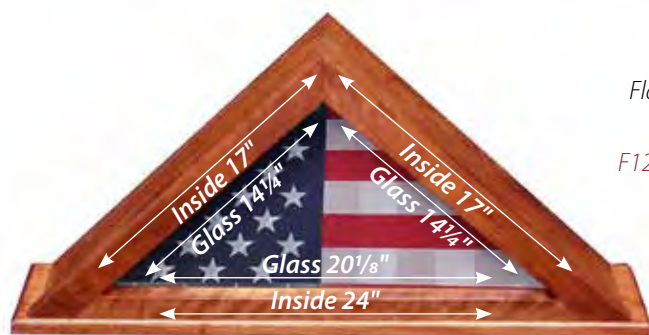

Quilting Hoop
 with Swivel
 Q132100C - Cherry
 Q132100 - Oak*
 23x22x33

• Plaques, Displays, Hampers & Podiums •

The Lords Prayer Plaque

L090300
25x34x30

The Love Chapter

L090302
25x34x30

Flag Display Deluxe, Oak
28x4x23
F120000-Oak
F120000BM-Brown Maple*
F120000C-Cherry
F120000W-1/4sawn