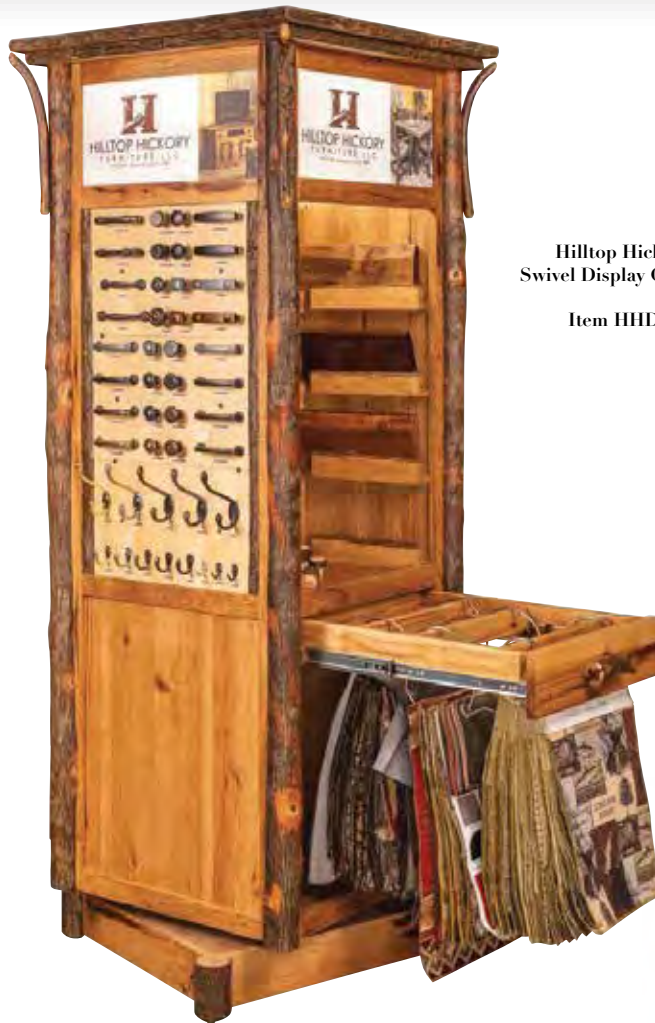

# FURNITURE SHOWROOM DISPLAYS

**Hilltop Hickory Swivel Display Case**

Item HHDC-1

• 24" w x 24" w x 18" d x 82" h  
The Hilltop Hickory Furniture showroom swivel-kiosk presents all the premier hardware options, wood species, stains, colors and fabrics choices to complete the customers order.