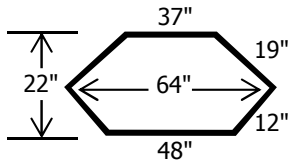

- 65" w x 22" d x 32" h
- 2 drawers, 2 doors
- On casters
- Shown in Hickory with Michaels Cherry Stain

- 53" w x 22" d x 32" h
- 2 doors
- On casters
- Shown in Hickory with Michaels Cherry Stain

- 60" w x 18" d x 36" h
- 2 drawers, 4 doors with Antique Glass
- Shown in Hickory with Asbury Stain