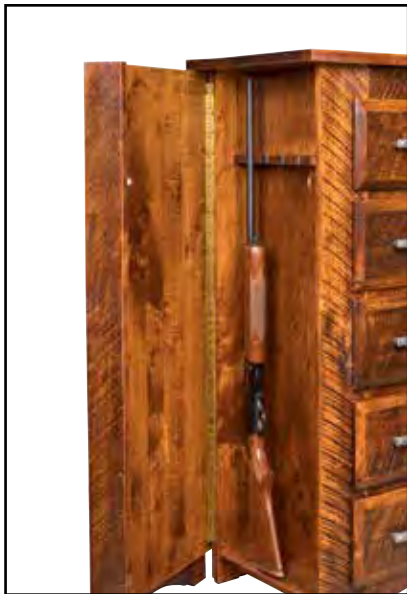

R/C Maplewood Sportsmen Chest
Item #6674