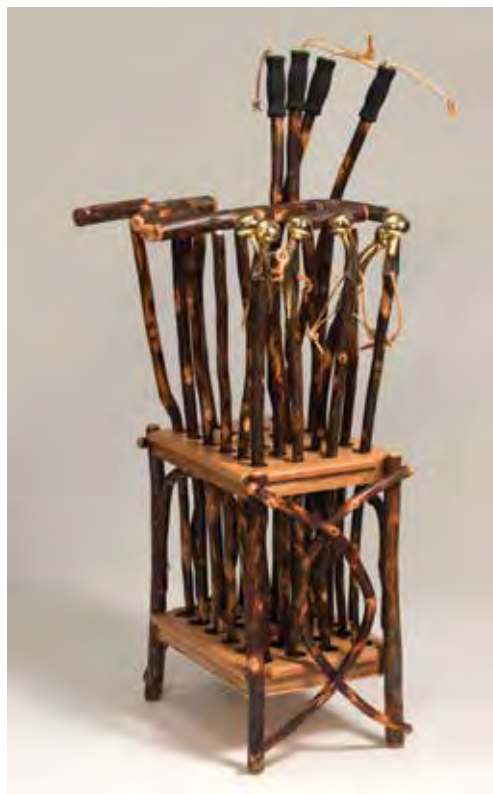

Cane Stand • 22" w x 14" d x 24" h
• Holds up to 24 canes
• Shown in Hickory Natural
Item #1910