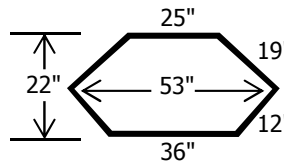

- 53" w x 22" d x 32" h
- 2 doors
- On casters
- Shown in Hickory with Michaels Cherry Stain

TV Cabinet