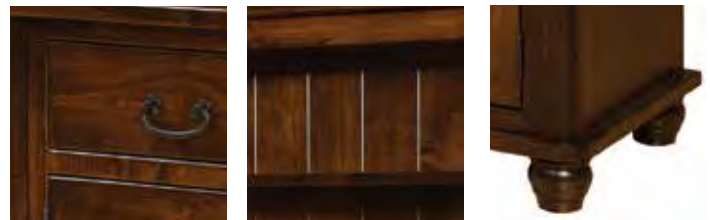

AVO6678

18" d x 66" w x 78" h
Open Shelves
Base-5 Drawer 3 Door

AVHB6635

18" d x 66" w x 35" h
Hutch Base Only - 5 Drawer, 2 Door

DETAILS:

- Undermount soft close slides
- Shiplap back
- Door Hardware: D-523-BL
- Drawer Hardware: D-521-BL
- Soft close hinges
- Base - 2 adjustable shelves
- Hutch - 2 adjustable shelves