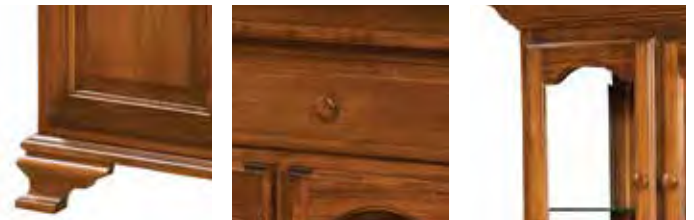

- 1/2" Overlay doors & drawers
- Beveled glass
- Undermount soft close slides
- Touch lighting
- Hardware: Wood knobs
- Base - 1 adjustable shelf
- Hutch - 1 adjustable shelf

CLASSIC (CLOSED)

With a wide variety of styles and options, there is a Hoosier Crafts hutch that reflects your unique taste.