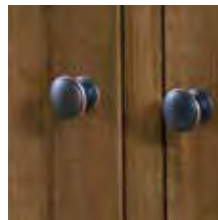

CHANDLER

The Chandler is a beautiful heirloom piece that can be passed down from generation to generation.

CHH4881

20" d x 48" w x 81" h
Hutch-2 Door, Closed Deck,
Base-2 Drawer 2 Door

CHHB4435

20" d x 44" w x 35" h
Hutch Base Only - 2 Drawer, 2 Door

CHH5681

20" d x 56" w x 81" h
Hutch-2 Door, Closed Deck,
Base-2 Drawer 3 Door

CHHB5335

20" d x 53" w x 35" h
Hutch Base Only - 2 Drawer, 3 Door

CHH6481

20" d x 64" w x 81" h
Hutch-2 Door, Closed Deck,
Base-2 Drawer 3 Door

CHHB6035

20" d x 60" w x 35" h
Hutch Base Only - 2 Drawer, 3 Door

DETAILS:

- Soft close hinges
- Light block trim in doors
- Undermount soft close slides
- LED or can lights
- Drawer Hardware: 4424-ORB
- Door Hardware: 4425-ORB
- Base - 1 adjustable shelf
- Hutch - 2 adjustable shelves