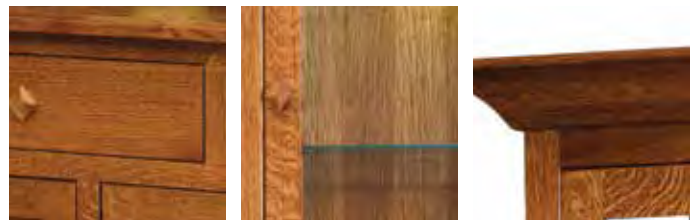

ACHC7681

20" d x 76" w x 81"
Hutch-4 Door, Closed Deck,
Base-3 Drawer 4 Door

ACHB7235

20" d x 72" w x 35"
Hutch Base Only - 3 Drawer, 4 Door

DETAILS:

- Optional LED lighting or can lights
- Undermount soft close slides
- Hardware square wood knobs
- Light blocking trim in doors
- Also available in closed deck
- Soft close hinges
- Base - 1 adjustable shelf
- Hutch - 1 adjustable shelf