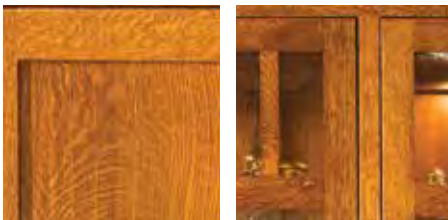

ARHC7281

20" d x 72" w x 81" h
Hutch-4 Door, Closed Deck,
Base-3 Drawer 4 Door

ARHB7035

20" d x 70" w x 35" h
Hutch Base Only - 3 Drawer, 4 Door

DETAILS:

- Undermount soft close slides
- Antique glass
- Light blocking trim in doors
- LED or can lights
- Also available in closed hutch
- Door Hardware: 4425 ORB
- Drawer Hardware: 4424 ORB
- Soft close hinges
- Base - 1 adjustable shelf
- Hutch - 1 adjustable shelf