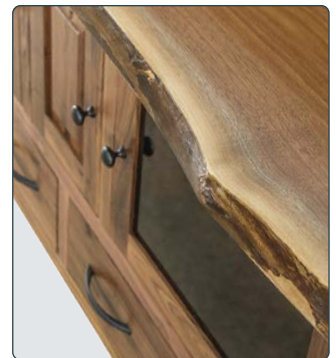

Live Edge Top