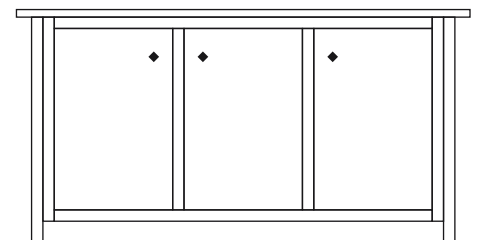

Standard Features

- 1" Top
- 1 Adjustable Shelf per Opening
- Smoked Glass
- Full Extension Dovetailed Drawers
- Door Mullions

Options

- Sound Bar Shelf
- Live Edge Tops
- Soft Close Undermount Slides

Hardware

- K53-BL Knob

TV Cabinet
 SH1701 • 60" w x 31" h x 21½" d
 Shown in QSWO
 Sound Bar Shelf | SH1701-SB

TV Cabinet
 SH1734 • 72" w x 31" h x 21½" d
 4 Doors

TV Cabinet
 SH1702 • 72" w x 31" h x 21½" d
 Shown in QSWO
 Sound Bar Shelf | SH1702-SB