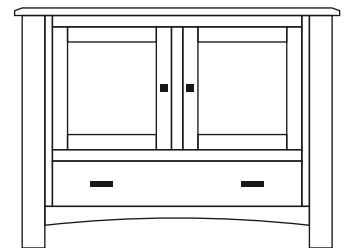

TV Cabinet
LXP01 • 43" w x 31¼" h x 19¾" d