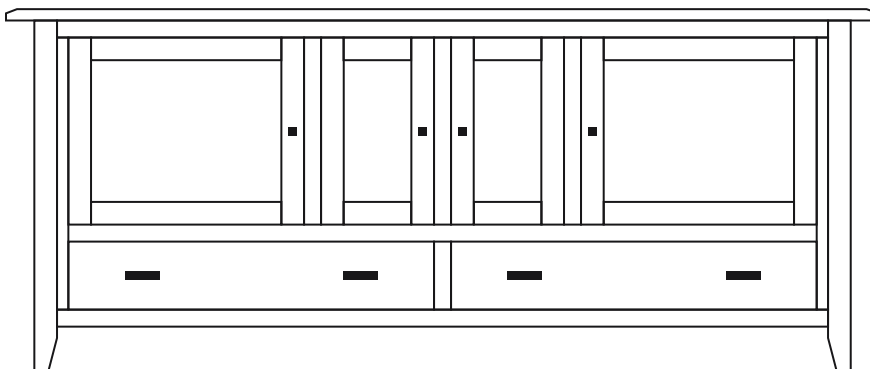

OPTIONS

Sound Bar Shelf Option

Most of our TV Stands are available with a Sound Bar Shelf option. This option is designed to ensure you get the best acoustic and most stylish mounting solution for any TV sound bar. This shelf allows you to place your sound bar below deck and out of the way of your TV. The shelf is above the 2 storage doors allowing a convenient hookup directly to your TV while still having plenty of storage behind the 2 doors.

SH1602 • 72" w x 32" h x 18¾" d
Sound Bar Shelf | SH1602-SB

Standard Features

- 1" Top
- 1 Adjustable Shelf per Opening
- Smoked Glass
- Full Extension Dovetailed Drawers

Options

- Sound Bar Shelf
- Side Corbels
- Door Mullions
- Soft Close Undermount Slides

Hardware

- D529-A
- D527-A

Corbels

TV Cabinet
AP01 • 43" w x 32" h x 18¾" d

TV Cabinet
AP02 • 53" w x 32" h x 18¾" d
Shown with Optional Mullions
Sound Bar Shelf | AP02-SB

TV Cabinet
AP03 • 65" w x 32" h x 18¾" d
Sound Bar Shelf | AP03-SB

TV Cabinet
AP04 • 77" w x 32" h x 18¾" d
Sound Bar Shelf | AP04-SB

Standard Features

- 1" Top
- 1 Adjustable Shelf per Opening
- Smoked Glass
- Reversed Raised Panel Sides
- Full Extension Dovetailed Drawers