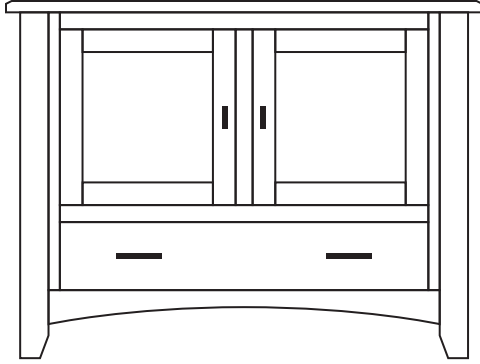

TV Cabinet

TP01 • 42" w x 31½" h x 19¼" d