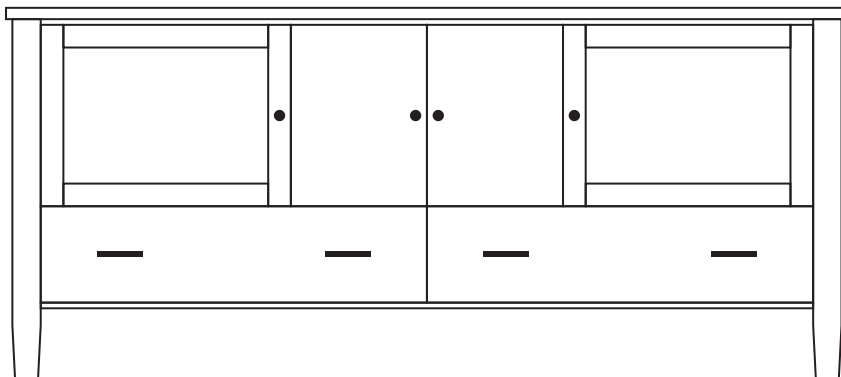

TV Cabinet

KP04 • 74¼" w x 33" h x 18¾" d

2 Glass Doors • 2 Solid Doors • 2 Drawers