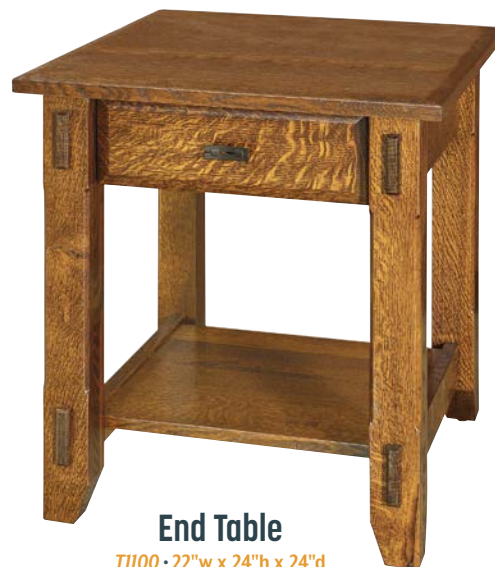

Hardware

- K196-DBAC

Sofa Table

T1109 • 42" w x 28" h x 16" d
Shown in Rustic QSWO

Coffee Table

T1108 • 42" w x 19" h x 24" d
Shown in Rustic QSWO

End Table

T1107 • 16" w x 24" h x 24" d
Shown in Rustic QSWO