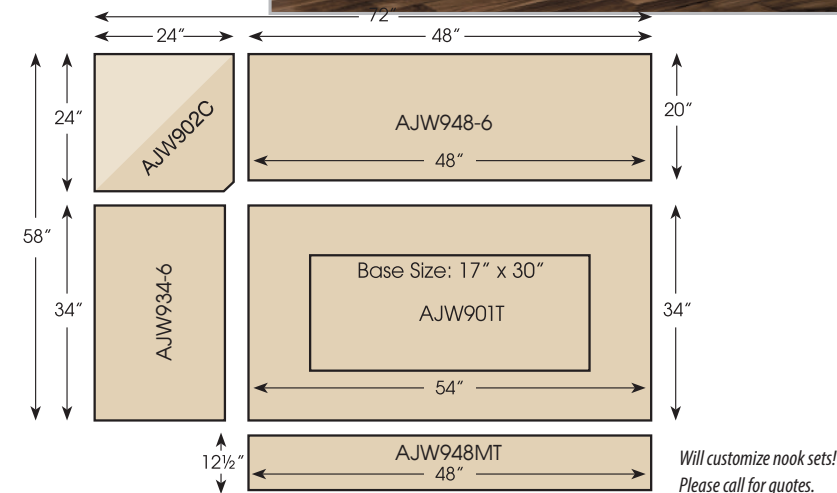

MISSION NOOK SET

Item# AJW900MN – (Shown)
STANDARD MEASUREMENTS

AJW901T
54" w x 34" d x 30" h
with clipped corners

AJW902C
24" w x 24" d x 41" h

AJW934-6
34" w x 20" d x 41" h
(6" Storage)

AJW948-6
48" w x 20" d x 41" h
(6" Storage)

AJW948MT
48" w x 12½" d x 18" h

Assembled with 6
connector bolts.