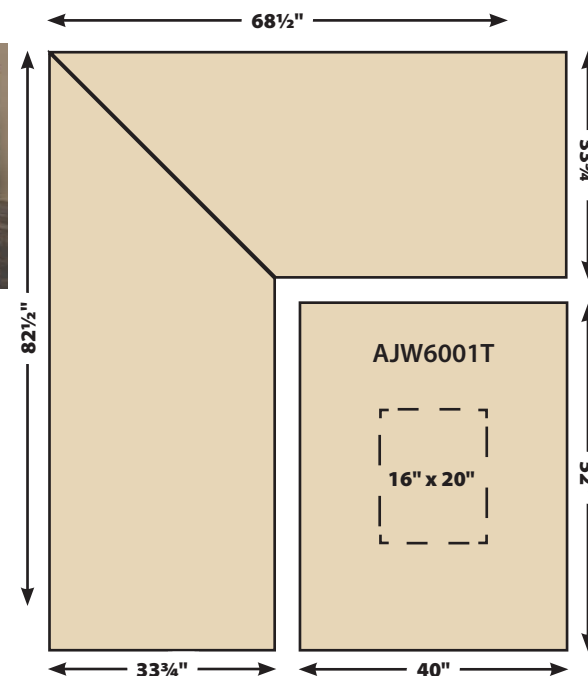

NEWPORT NOOK SET

Item# AJW6000

Features:

- Left-side facing: 1 drawer and pull-out door with waste basket
- Right-side facing: 1 drawer and pull-out door with shelves (soft close glides)

STANDARD MEASUREMENTS

Left side (facing): 82½"
Right side (facing): 68½"
Depth: 33¾"
Bench height: 36¾"
Seat height: 18"

AJW6001T
40" w X 52" l X 30" h
Base Size: 16" x 20"

Shown in Rustic QSWO with FC-10901 Golden Brown Stain

Option:
48" w x 12½" d x 18" h
Trestle Bench

Use in the center of the room. Finished backs.

WOODSIDE NOOK SET

Item# AJW2000

AJW2001T
42" w X 58" d X 30" h

AJW2002C
27½" w X 27½" d X 37" h

AJW20034-WN
34" w X 23" d X 37" h
(Storage)

AJW20048-WN
48" w X 23" d X 37" h
(Storage)

AJW2048WT
48" w X 12½" d X 18" h

Shown in QSWO with FC-42000 Almond Stain

DINING NOOKS

DINING NOOKS