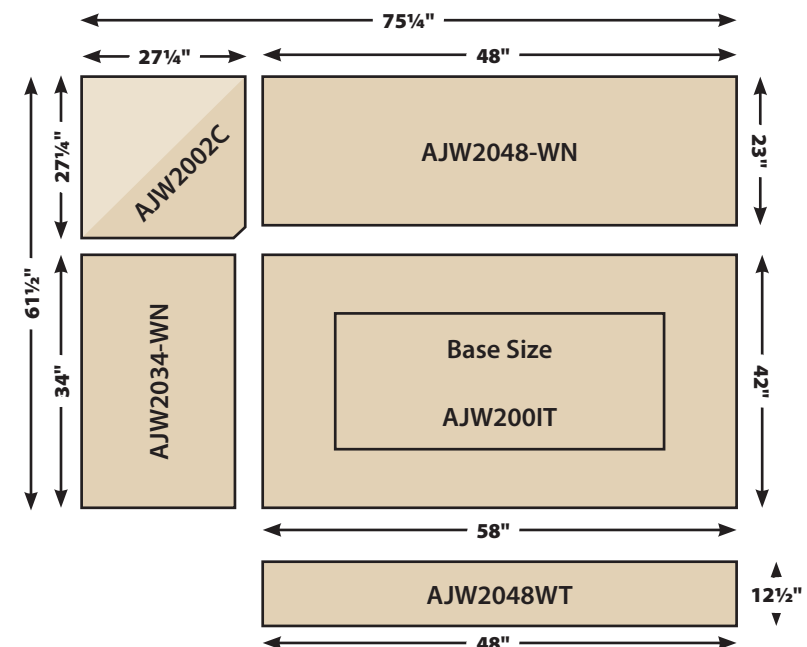

DINING NOOKS

DINING NOOKS