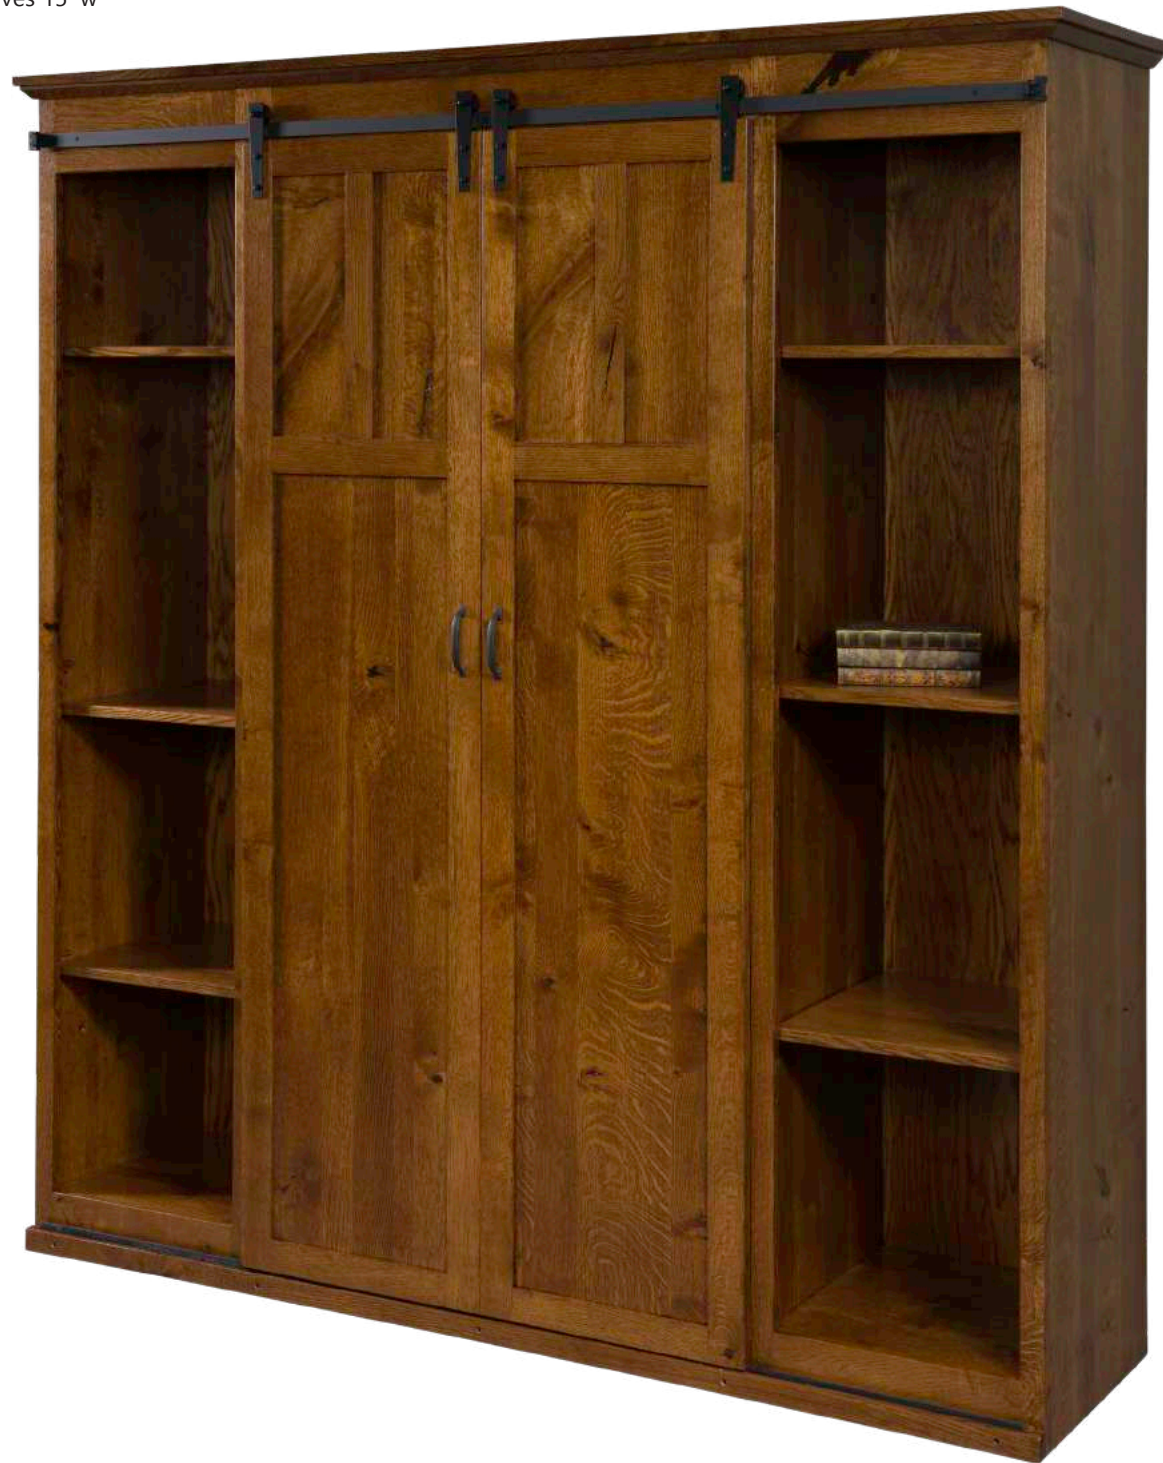

**HARDWARE:**

Center Pulls: DA.FRP175u19

Hooks: Q15-f

Pulls: K3273-BL

Shown in Rustic QSWO  
FC-9018 Lite Asbury Stain

HALL SEATS

HALL SEATS