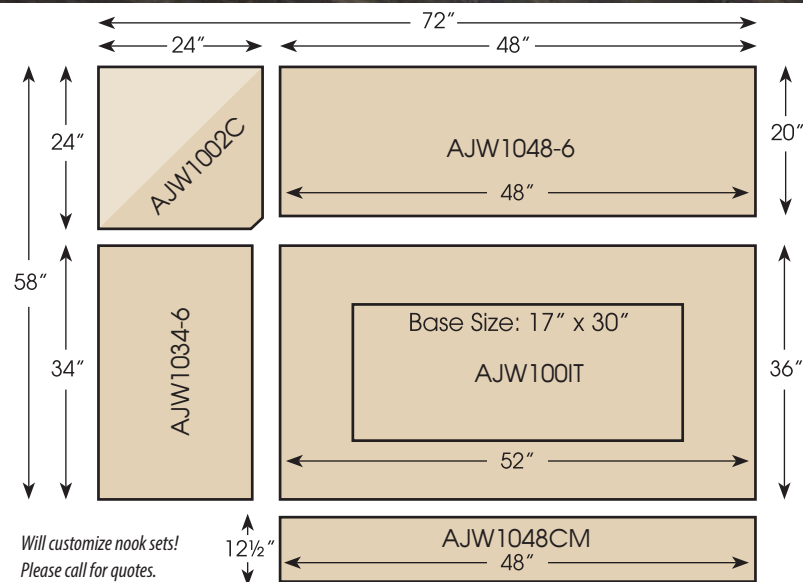

AJW802C  
24" w x 24" d x 33" h

AJW834-16 (16" Storage)  
34" w x 20" d x 33" h

AJW848-16 (16" Storage)  
48" w x 20" d x 33" h

AJW848TB  
48" w x 12½" d x 18" h

DINING NOOKS

DINING NOOKS

Benches are interchangeable

Shown with 16" Storage option