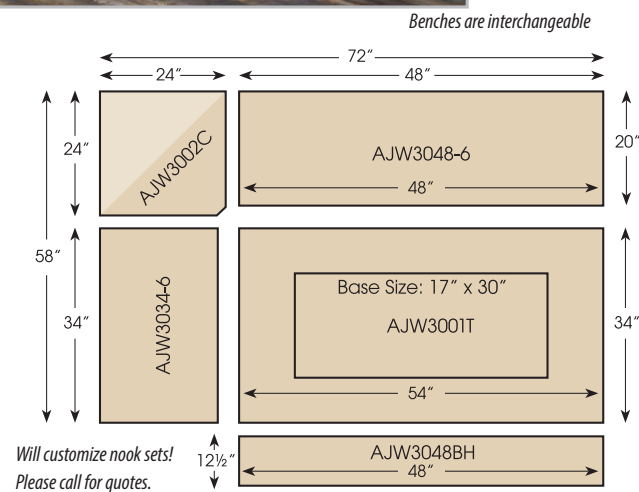

BAY HILL NOOK SET

Item# AJW3000 – (Shown)
STANDARD MEASUREMENTS

AJW3001T
54" w x 34" d x 30" h

AJW3002C
24" w x 24" d x 41" h

AJW3034-6
34" w x 20" d x 41" h
(6" Storage)

AJW3048-6
48" w x 20" d x 41" h
(6" Storage)

AJW3048BH
48" w x 12½" d x 18" h

Assembled with
6 connector bolts.

Shown in Oak with
OCS 113 Stain