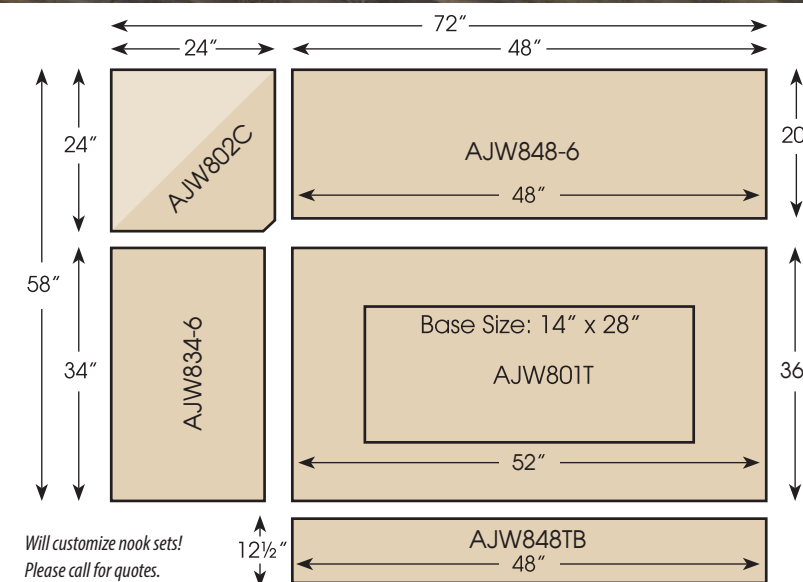

AJW802C  
24" w x 24" d x 33" h

AJW834-16 (16" Storage)  
34" w x 20" d x 33" h

AJW848-16 (16" Storage)  
48" w x 20" d x 33" h

AJW848TB  
48" w x 12½" d x 18" h

DINING NOOKS

DINING NOOKS

Benches are interchangeable

Shown with 16" Storage option