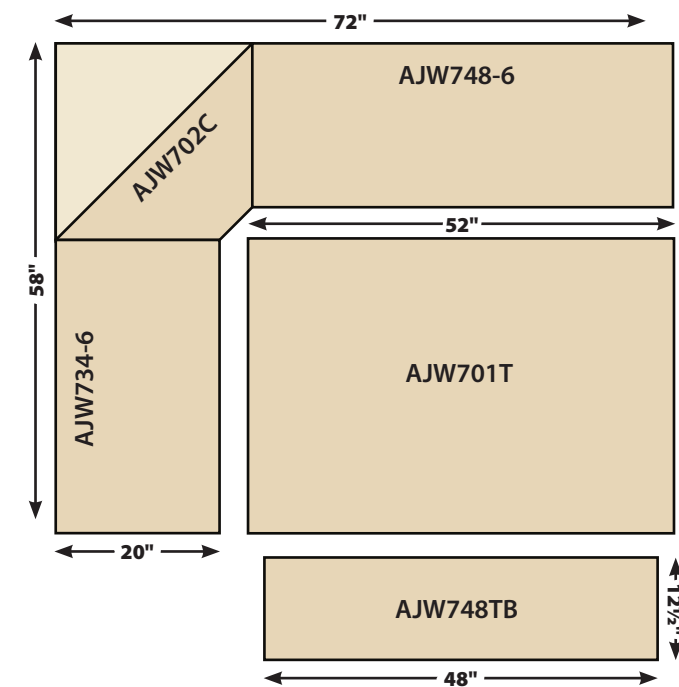

UPHOLSTERED TRADITIONAL NOOK SET

Item# AJW700TN-6 – (Shown)

Features:
6" Storage, pedestal table,
fabric back and loose seat
cushions

STANDARD MEASUREMENTS

AJW701T
36" w x 52" d x 30" h

AJW702T
24" w x 24" d x 38" h

AJW734-6
34" w x 20" d x 38" h
(6" Storage)

AJW748-6
48" w x 20" d x 38" h
(6" Storage)

AJW748TB
48" w x 12½" d x 18" h

Shown in Brown Soft Maple
with White Paint