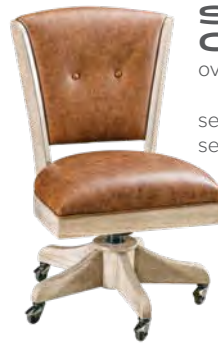

Side Desk Chair

overall: 20.5"w x 27"d x 38"-42"h
seating: 20"w x 19"d
seat height: 19"-23"
back height from seat: 19"

Side Desk Chair shown in Red Oak with PCL-175 Mineral stain and Whiskey genuine leather.