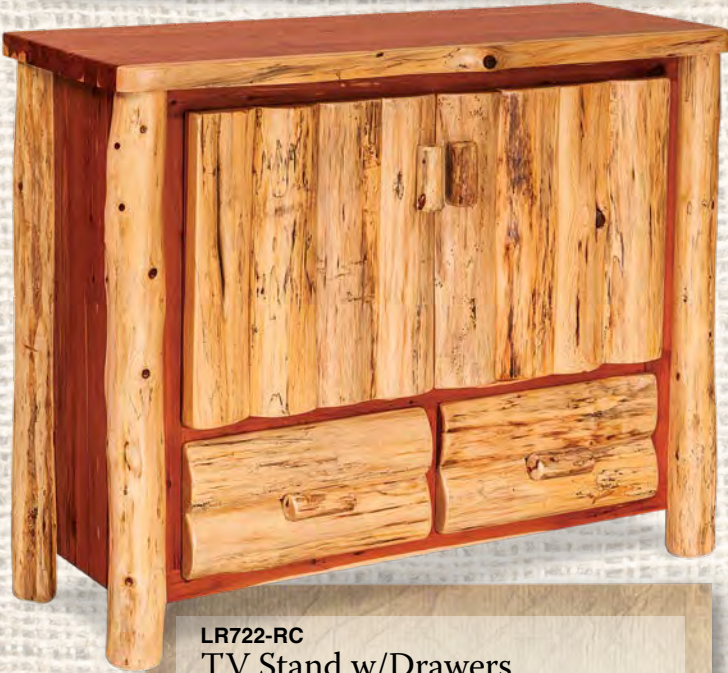

Living Room

LR722-RC
TV Stand w/Drawers
Red Cedar – 1 extra shelf (optional),
slab front / 48" x 17" x 36"h