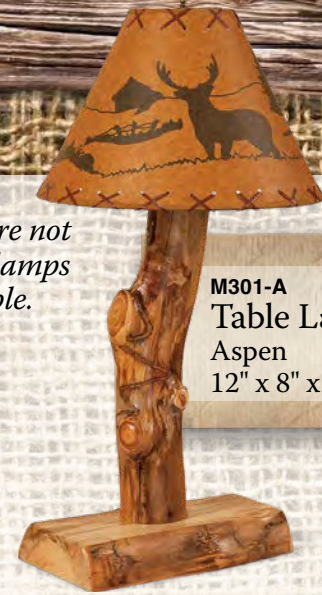

Miscellaneous

Note: Shades are not included with lamps but are available.

M301-A
Table Lamp
Aspen
12" x 8" x 27"h with harp