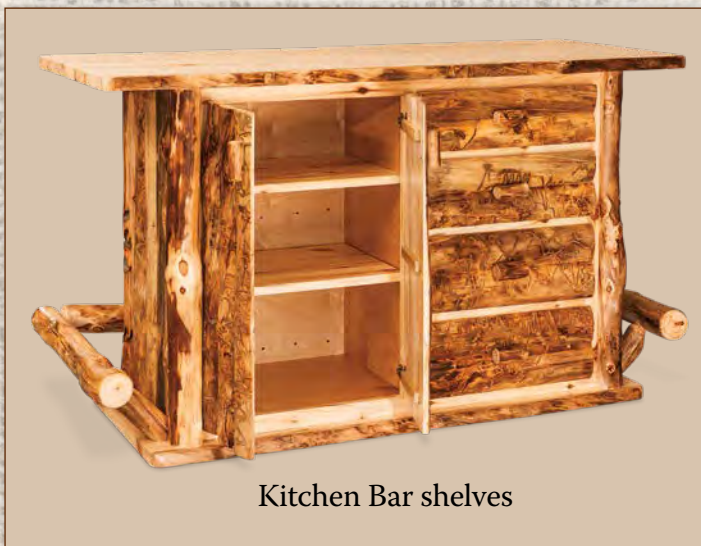

M321-RC
Kitchen Bar (back)
Red Cedar – slab front
72" x 34" x 42"h

Kitchen Bar shelves

Kitchen Bar (front side)

Miscellaneous

M321-A
Kitchen Bar (back)
Aspen – slab front
72" x 34" x 42"h

Kitchen Bar shelves