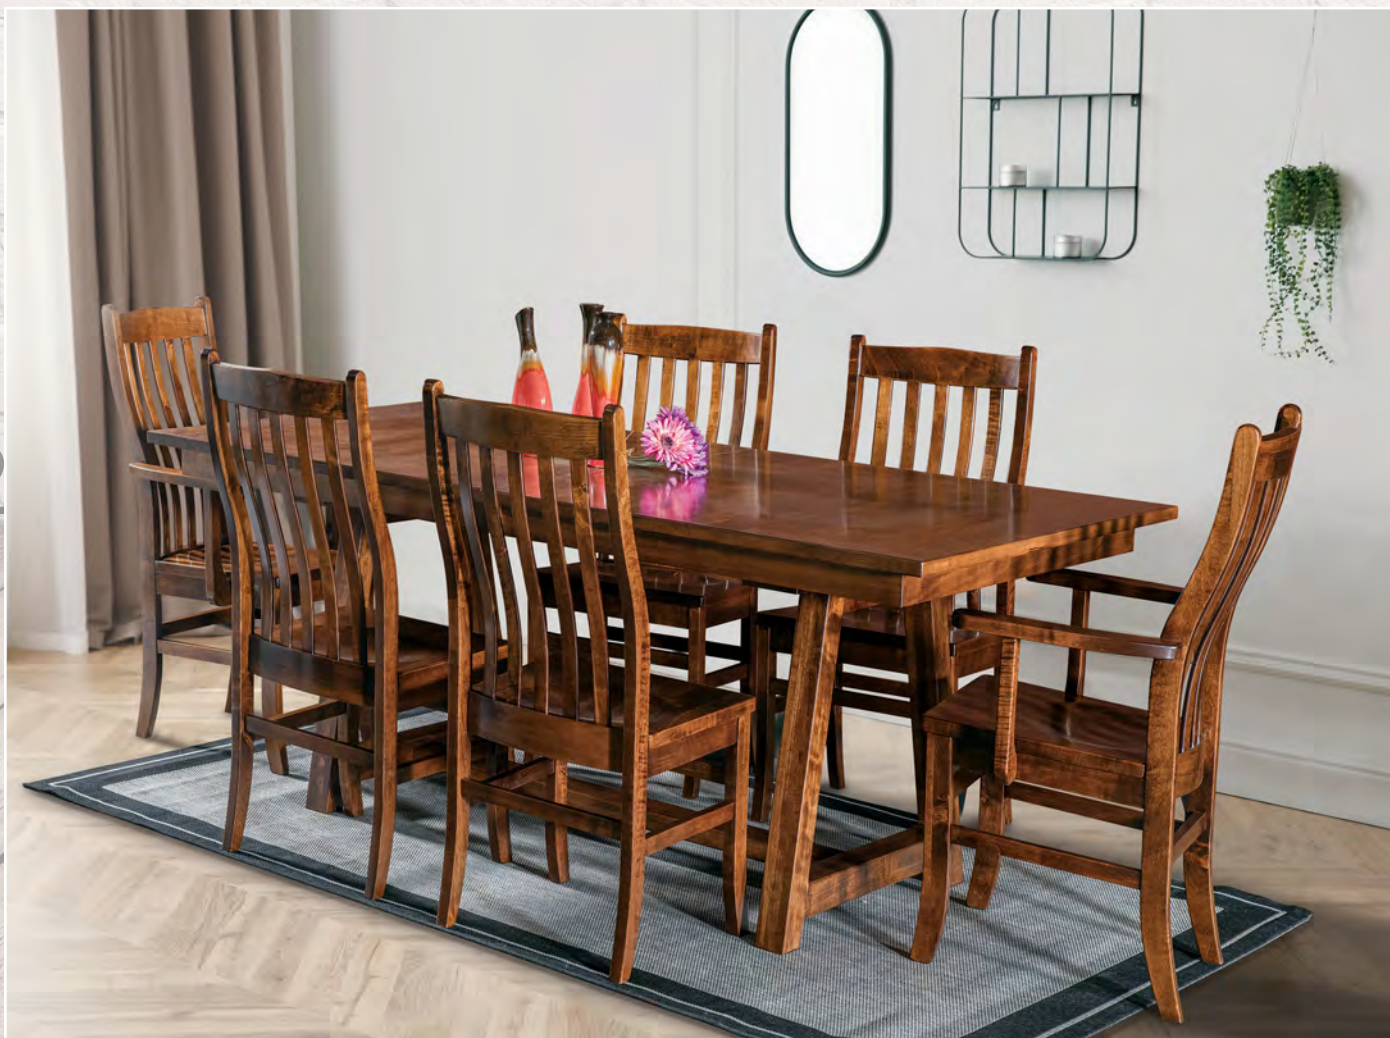

- Up to 4 self storing leaves
- Mission edge
- Leg levelers
- Dining Table:

42" x 60", 42" x 66",
42" x 72", 48" x 60",
48" x 66", 48" x 72"

Available in:
OAK | Q.S. | CHERRY | MAPLE | BROWN MAPLE

32

Open MISSION