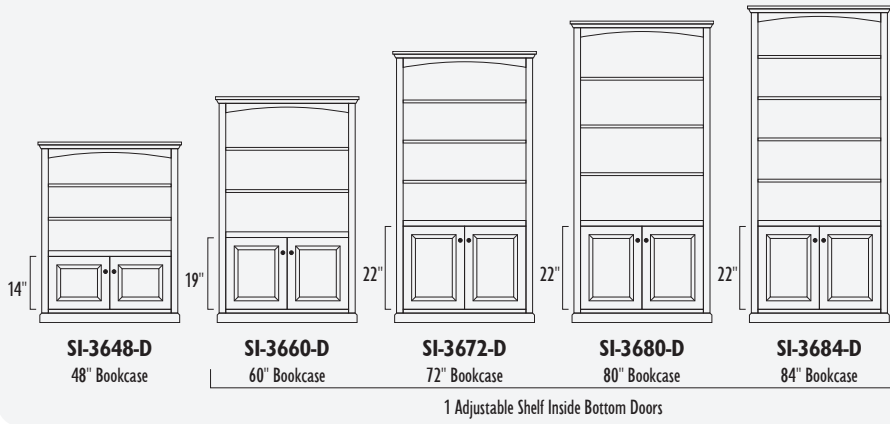

The **SILOAM** Bookcase Collection

SILOAM 36" Bookcases

SI-3648-D4
48" Bookcase

SI-3660-D4
60" Bookcase

SI-3672-D4
72" Bookcase

SI-3680-D4
80" Bookcase

SI-3684-D4
84" Bookcase

SI-3672-LD
72" Bookcase

SI-3660-LD
60" Bookcase

SI-3648-LD
48" Bookcase

SI-3636-LD
36" Bookcase

SILOAM

SILOAM 36" Bookcases

SILOAM

SILOAM 48" Bookcases

1 Adjustable Shelf Inside Bottom Doors