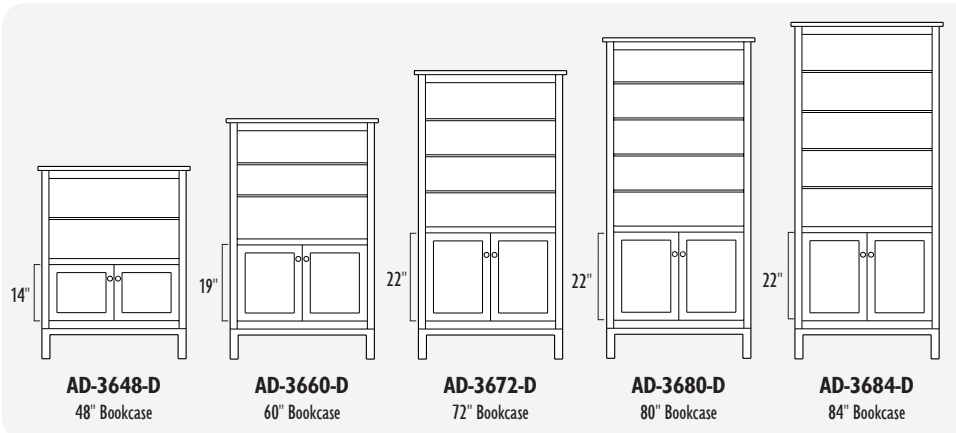

Modesto..... 77

Siloam..... 81

Hardware 85

*The Shaker Hill Collection is Discontinued

The **ADONA** Bookcase Collection

ADONA 36" Bookcases

ADONA

ADONA 36" Bookcases

ADONA

ADONA 48" Bookcases

AD-4836-LD
36" Bookcase

AD-4848-LD
48" Bookcase

AD-4860-LD
60" Bookcase

AD-4872-LD
72" Bookcase

AD-4836-O
36" Bookcase

AD-4848-O
48" Bookcase

AD-4860-O
60" Bookcase

AD-4872-O
72" Bookcase

AD-4880-O
80" Bookcase

AD-4884-O
84" Bookcase

AD-4848-D
48" Bookcase

AD-4860-D
60" Bookcase

AD-4872-D
72" Bookcase

AD-4880-D
80" Bookcase