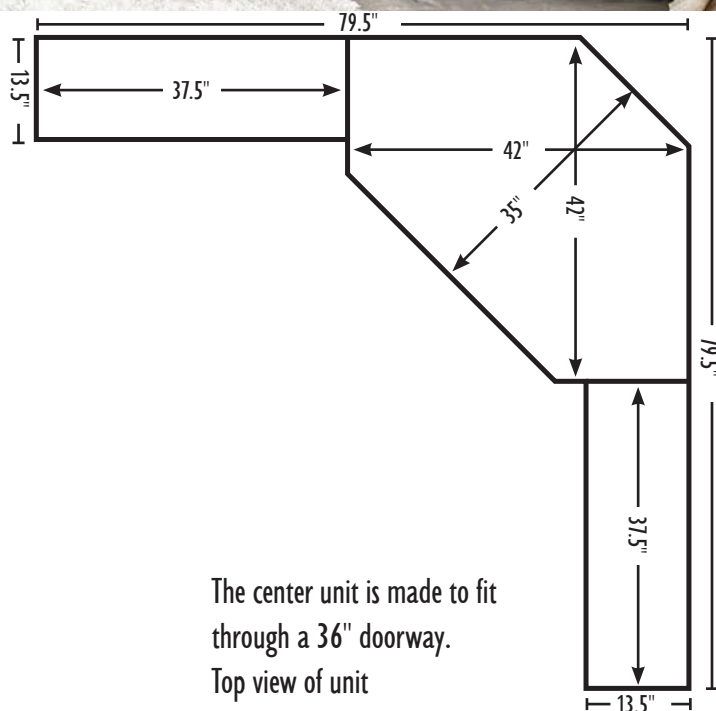

The center unit is made to fit through a 36" doorway.

Top view of unit

L&N WOODWORKING