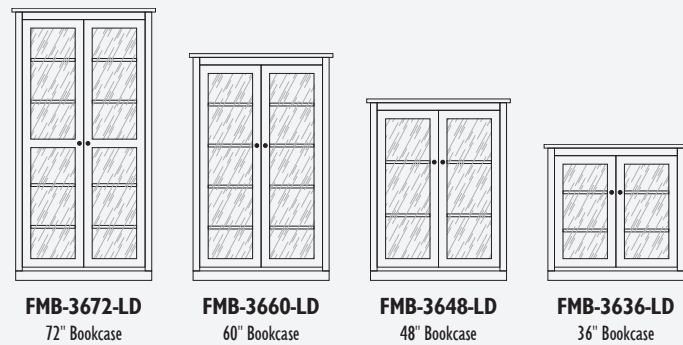

COVINGTON Wall Bookcase Unit

COB-80 Wall Bookcase Unit

Center Bookcase

40w x 18d x 80h

Side Bookcases

38.5w x 14d x 72h

Standard Features

- Unfinished backs
- Side bookcases with bottom doors
- No lights
- Adjustable shelves
- Bolted together
- Will ship in (3) sections
- 585-DP hardware

Options include no doors, ALL doors, puck lights, and not bolted together.

Brown Maple with FC-48015 Sandstone Stain

Top view of unit

COVINGTON

COVINGTON

The **FREEMONT** Bookcase Collection

FREEMONT 36" Bookcases

FREEMONT

FREEMONT 36" Bookcases

FMB-3648-D4
48" Bookcase

FMB-3660-D4
60" Bookcase

FMB-3672-D4
72" Bookcase

FMB-3680-D4
80" Bookcase

FMB-3684-D4
84" Bookcase

FMB-3660-O
60" Bookcase