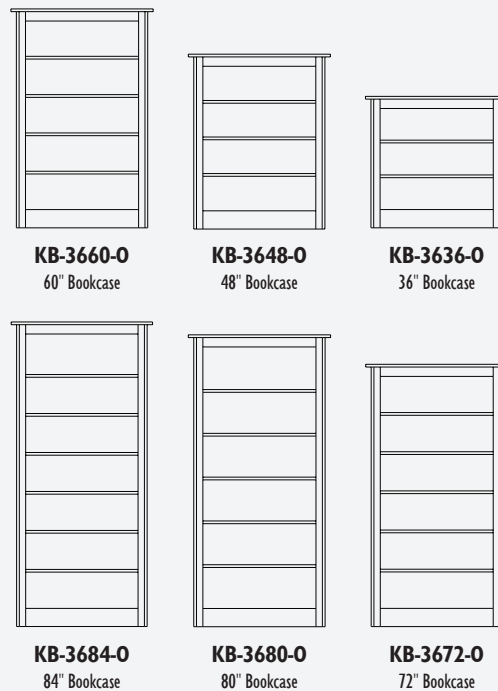

FOB-4860-O
60" Bookcase

FOB-4872-O
72" Bookcase

FOB-4880-O
80" Bookcase

FOB-4884-O
84" Bookcase

FREMONT OPEN

FREMONT MISSION OPEN

The **KINCAID** Bookcase Collection

KINCAID 36" Bookcases

KINCAID

KINCAID 36" Bookcases

KINCAID

KINCAID 48" Bookcases

KINCAID

Credenzas & Bookcase Toppers

KT-3641-0

KC-4021-D4