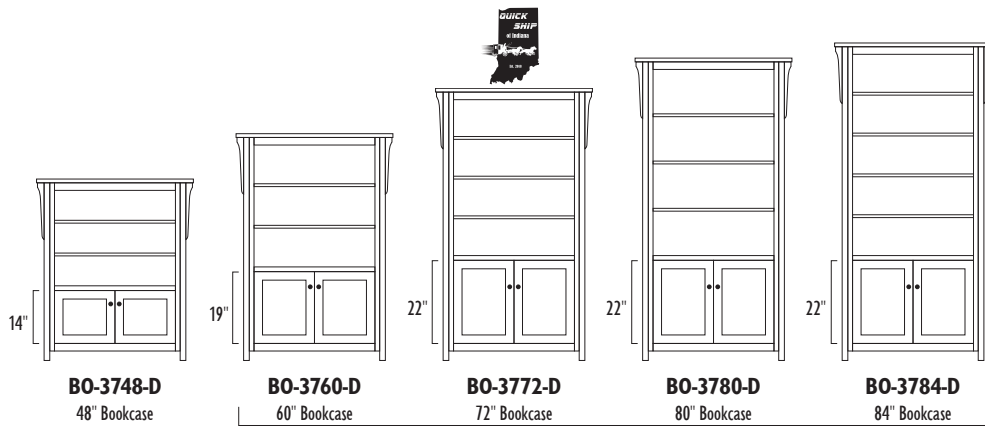

BOSTON 37" Bookcases

1 Adjustable Shelf Inside Bottom Doors