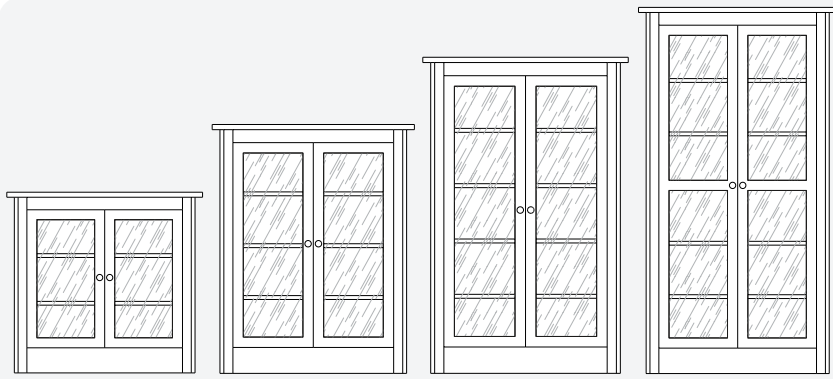

- GD if glass doors
- SD if solid doors

See price list for upcharge

CARMEN

CARMEN

The **COVINGTON** Bookcase Collection

COVINGTON 36" Bookcases

CB-3636-LD
36" Bookcase

CB-3648-LD
48" Bookcase