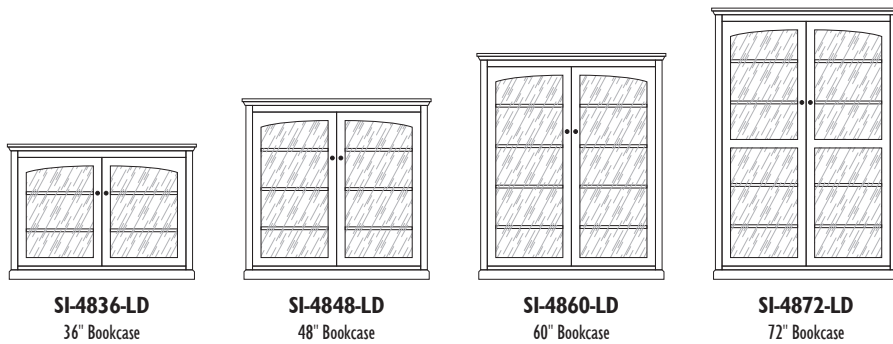

The **SILOAM** Bookcase Collection

SILOAM 36" Bookcases

SI-3648-D4
48" Bookcase

SI-3660-D4
60" Bookcase

SI-3672-D4
72" Bookcase

SI-3680-D4
80" Bookcase

SI-3684-D4
84" Bookcase

SI-3672-LD
72" Bookcase

SI-3660-LD
60" Bookcase

SI-3648-LD
48" Bookcase

SI-3636-LD
36" Bookcase

SILOAM

SILOAM 36" Bookcases

SILOAM

SILOAM 48" Bookcases

1 Adjustable Shelf Inside Bottom Doors