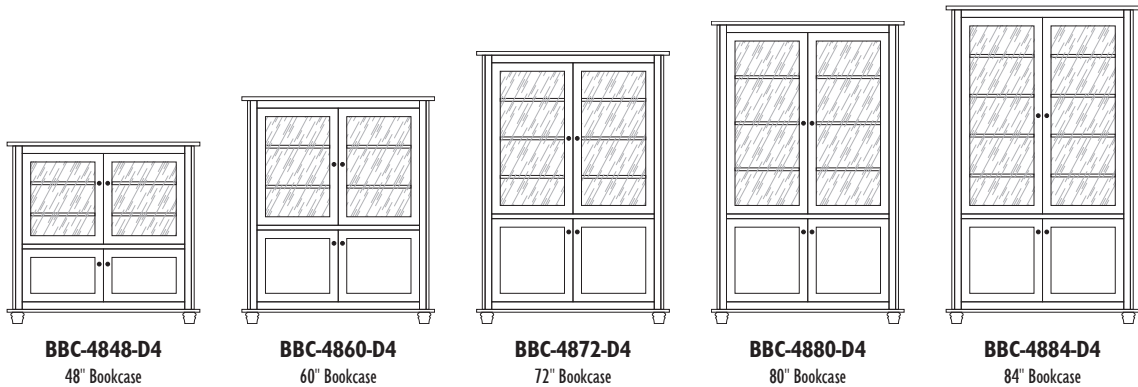

Side Bookcases

38.5w x 14d x 72h

Standard Features

- Unfinished backs
- Side bookcases with bottom doors
- No lights
- Adjustable shelves
- Bolted together
- Will ship in (3) sections
- 585-DP hardware

Options include no doors, ALL doors, puck lights, and not bolted together.

*Quartersawn White Oak with OCS-113
Michaels Cherry Stain*

Top view of unit

ASPEN

The **BELMONT** Bookcase Collection

BELMONT 38" Bookcases

1 Adjustable Shelf Inside Bottom Doors

BELMONT

BELMONT 48" Bookcases

1 Adjustable Shelf Inside Bottom Doors

BELMONT

BELMONT

Center & Side Bookcases

BBD80GD Center Bookcase

39w x 18d x 80h

Side Bookcases

38w x 14d x 72h