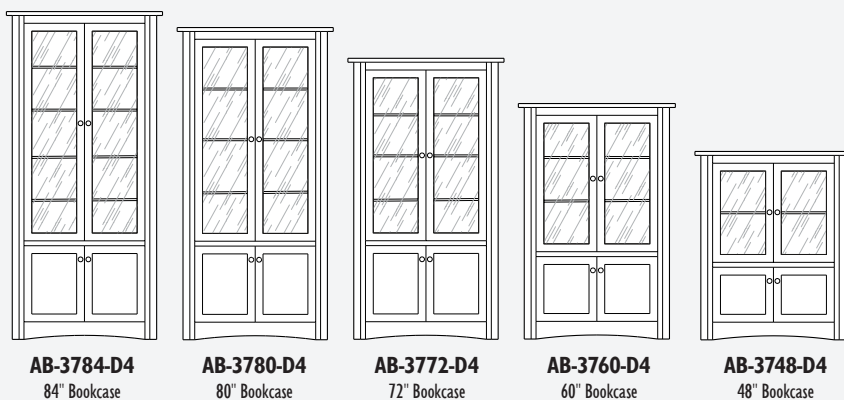

AL-4880-D
80" Bookcase

AL-4884-D
84" Bookcase

1 Adjustable Shelf Inside Bottom Doors

AL-4860-D4
60" Bookcase

AL-4872-D4
72" Bookcase

AL-4880-D4
80" Bookcase

AL-4884-D4
84" Bookcase

ALEXIS

AB-3736-O
36" Bookcase

AB-3784-O
84" Bookcase

AB-3780-O
80" Bookcase

AB-3772-O
72" Bookcase

ASPEN

ASPEN 37" Bookcases

ASPEN

ASPEN 48" Bookcases

AB-4836-LD
36" Bookcase

AB-4848-LD
48" Bookcase

AB-4860-LD
60" Bookcase

AB-4872-LD
72" Bookcase

AB-4836-O
36" Bookcase

AB-4848-O
48" Bookcase

AB-4860-O
60" Bookcase

AB-4872-O
72" Bookcase

AB-4880-O
80" Bookcase

AB-4884-O
84" Bookcase

AB-4848-D
48" Bookcase

AB-4860-D
60" Bookcase

AB-4872-D
72" Bookcase

AB-4880-D
80" Bookcase

AB-4884-D
84" Bookcase

1 Adjustable Shelf Inside Bottom Doors