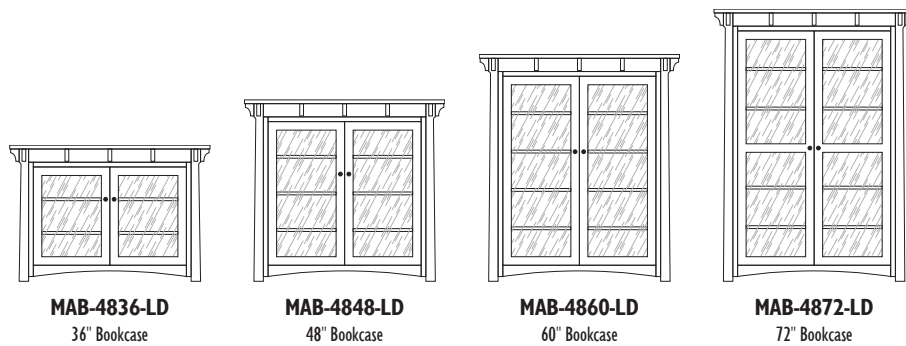

MAB-3972-D4
72" Bookcase

MAB-3980-D4
80" Bookcase

MAB-3984-D4
84" Bookcase

MAB-3972-LD
72" Bookcase

MAB-3960-LD
60" Bookcase

MAB-3948-LD
48" Bookcase

MAB-3936-LD
36" Bookcase

MANITOBA

MANITOBA 39" Bookcases

MANITOBA

MANITOBA 48" Bookcases

1 Adjustable Shelf Inside Bottom Doors

MANITOBA

The **MAYSVILLE** Bookcase Collection

MAYSVILLE 36" Bookcases

MAYSVILLE

MAYSVILLE 36" Bookcases

MA-3648-D4
48" Bookcase

MA-3660-D4
60" Bookcase

MA-3672-D4
72" Bookcase

MA-3680-D4
80" Bookcase

MA-3684-D4
84" Bookcase

MA-3660-O
60" Bookcase

MA-3648-O
48" Bookcase