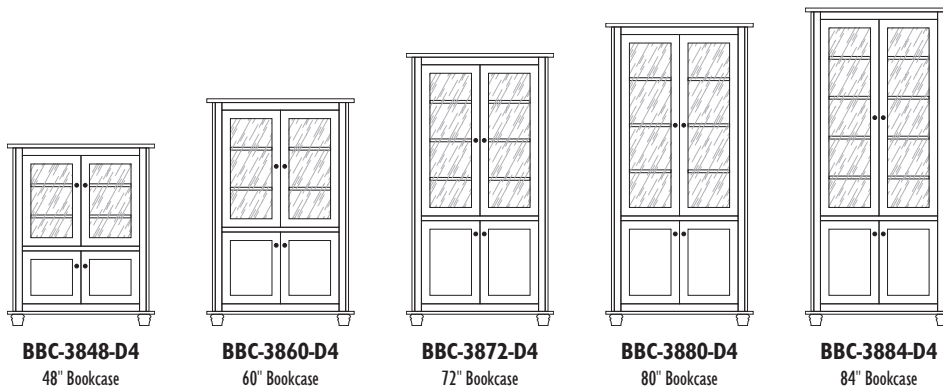

Side Bookcases

38.5w x 14d x 72h

Standard Features

- Unfinished backs
- Side bookcases with bottom doors
- No lights
- Adjustable shelves
- Bolted together
- Will ship in (3) sections
- 585-DP hardware

Options include no doors, ALL doors, puck lights, and not bolted together.

*Quartersawn White Oak with OCS-113
Michaels Cherry Stain*

Top view of unit

ASPEN

The **BELMONT** Bookcase Collection

BELMONT 38" Bookcases

1 Adjustable Shelf Inside Bottom Doors

BELMONT

BELMONT 48" Bookcases

1 Adjustable Shelf Inside Bottom Doors

BELMONT

BELMONT

Center & Side Bookcases

BBD80GD Center Bookcase

39w x 18d x 80h

Side Bookcases

38w x 14d x 72h