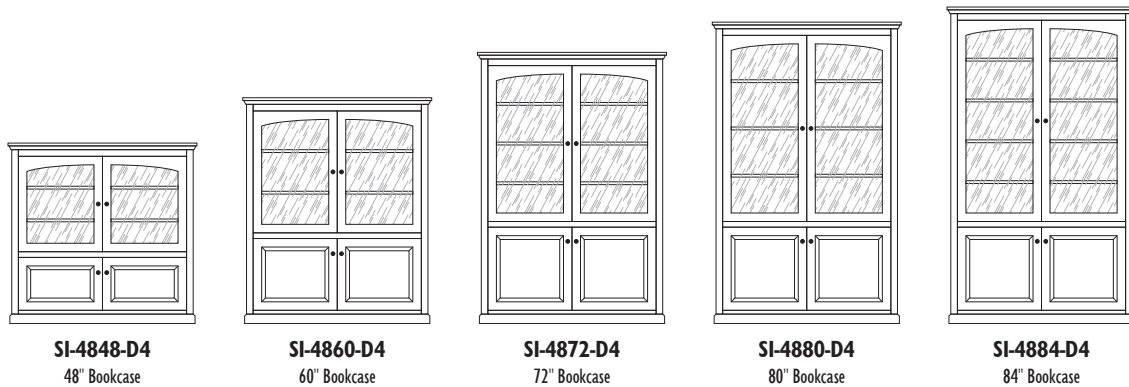

The **SILOAM** Bookcase Collection

SILOAM 36" Bookcases

SI-3648-D4
48" Bookcase

SI-3660-D4
60" Bookcase

SI-3672-D4
72" Bookcase

SI-3680-D4
80" Bookcase

SI-3684-D4
84" Bookcase

SI-3672-LD
72" Bookcase

SI-3660-LD
60" Bookcase

SI-3648-LD
48" Bookcase

SI-3636-LD
36" Bookcase

SILOAM

SILOAM 36" Bookcases

SILOAM

SILOAM 48" Bookcases

1 Adjustable Shelf Inside Bottom Doors