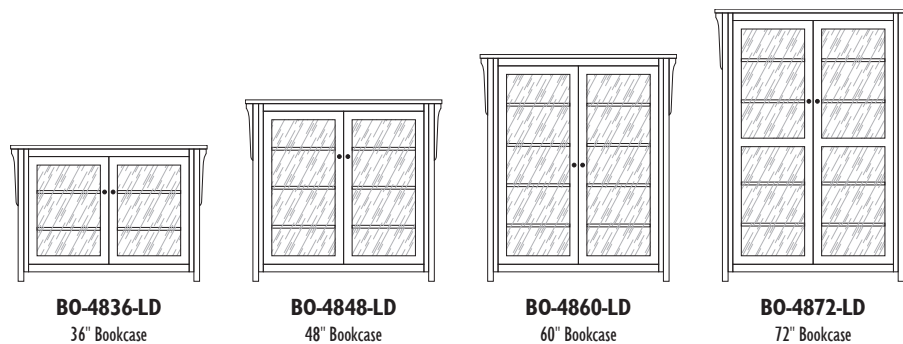

1 Adjustable Shelf Inside Bottom Doors

BELMONT

BELMONT

Center & Side Bookcases

BBD80GD Center Bookcase

39w x 18d x 80h

Side Bookcases

38w x 14d x 72h

Quartersawn White Oak with Asbury Brown Stain

BELMONT

The **BOSTON** Bookcase Collection

BOSTON 37" Bookcases

1 Adjustable Shelf Inside Bottom Doors

BOSTON

BOSTON 48" Bookcases

1 Adjustable Shelf Inside Bottom Doors