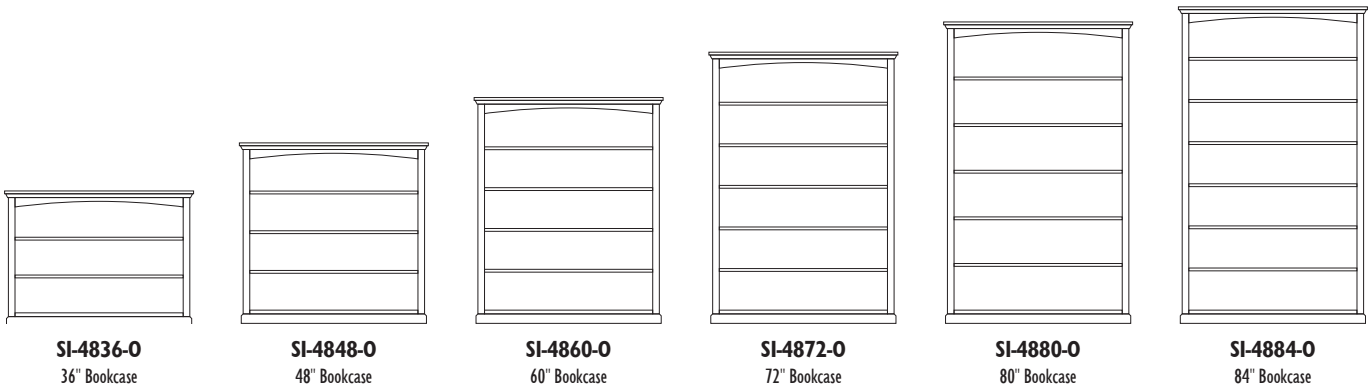

The **SILOAM** Bookcase Collection

SILOAM 36" Bookcases

SI-3648-D4
48" Bookcase

SI-3660-D4
60" Bookcase

SI-3672-D4
72" Bookcase

SI-3680-D4
80" Bookcase

SI-3684-D4
84" Bookcase

SI-3672-LD
72" Bookcase

SI-3660-LD
60" Bookcase

SI-3648-LD
48" Bookcase

SI-3636-LD
36" Bookcase

SILOAM

SILOAM 36" Bookcases

SILOAM

SILOAM 48" Bookcases

1 Adjustable Shelf Inside Bottom Doors