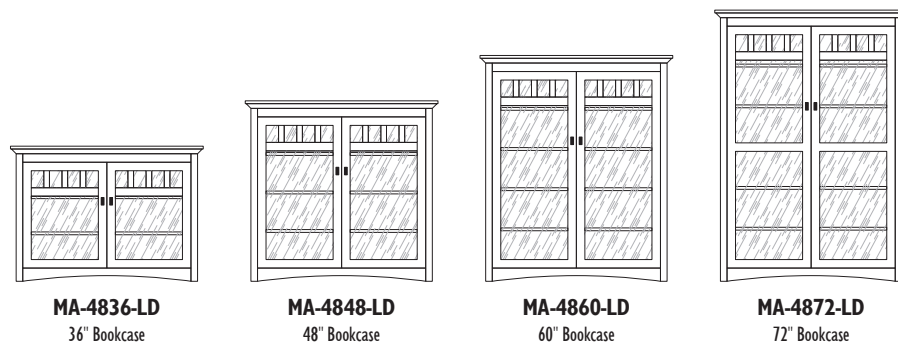

MA-3636-O
36" Bookcase

MA-3684-O
84" Bookcase

MA-3680-O
80" Bookcase

MA-3672-O
72" Bookcase

MAYSVILLE

MAYSVILLE 48" Bookcases

MAYSVILLE

The **MODESTO** Bookcase Collection

MODESTO 43" Bookcases

MD-4348-D
48" Bookcase

MD-4360-D
60" Bookcase

1 Adjustable Shelf Inside Bottom Doors

MD-4372-D
72" Bookcase

MD-4380-D
80" Bookcase

MD-4384-D
84" Bookcase

1 Adjustable Shelf Inside Bottom Doors