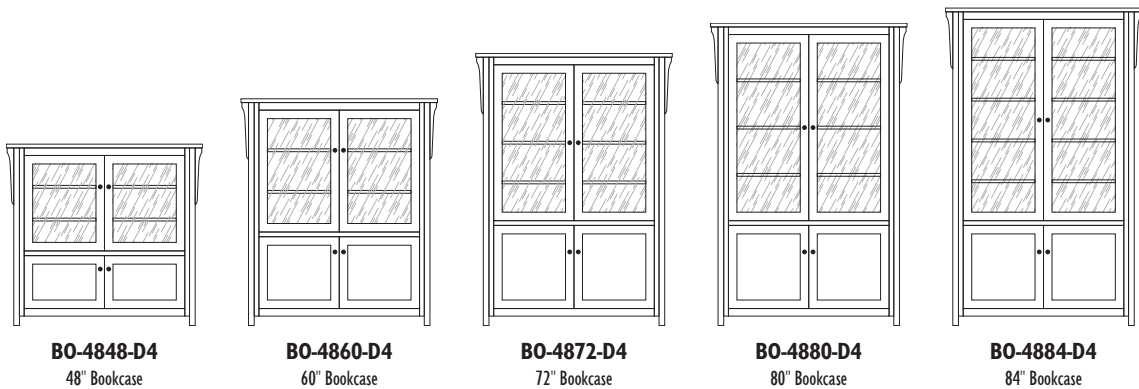

1 Adjustable Shelf Inside Bottom Doors

BELMONT

BELMONT

Center & Side Bookcases

BBD80GD Center Bookcase

39w x 18d x 80h

Side Bookcases

38w x 14d x 72h

Quartersawn White Oak with Asbury Brown Stain

BELMONT

The **BOSTON** Bookcase Collection

BOSTON 37" Bookcases

1 Adjustable Shelf Inside Bottom Doors

BOSTON

BOSTON 48" Bookcases

1 Adjustable Shelf Inside Bottom Doors