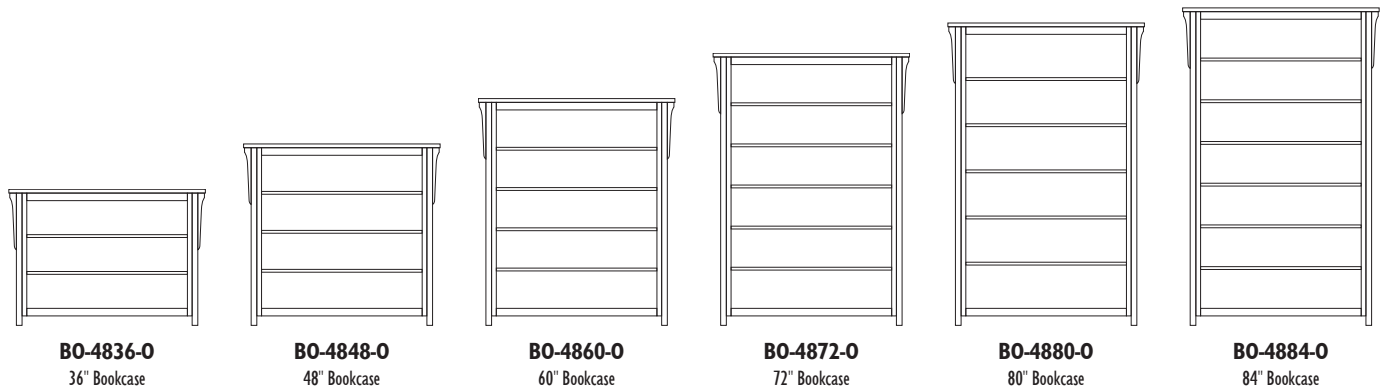

1 Adjustable Shelf Inside Bottom Doors

BELMONT

BELMONT

Center & Side Bookcases

BBD80GD Center Bookcase

39w x 18d x 80h

Side Bookcases

38w x 14d x 72h

Quartersawn White Oak with Asbury Brown Stain

BELMONT

The **BOSTON** Bookcase Collection

BOSTON 37" Bookcases

1 Adjustable Shelf Inside Bottom Doors

BOSTON

BOSTON 48" Bookcases

1 Adjustable Shelf Inside Bottom Doors