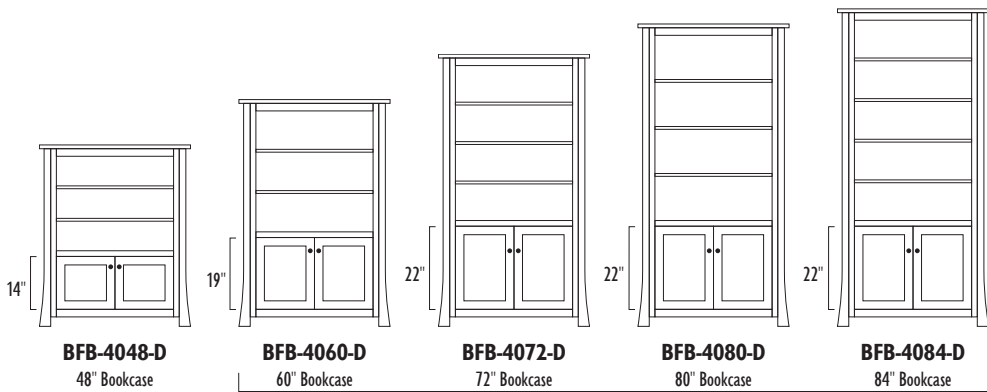

Quartersawn White Oak with Michaels Cherry Stain

BOSTON

The BRIDGEFORT Bookcase Collection

BRIDGEFORT 40" Bookcases

1 Adjustable Shelf Inside Bottom Doors

BRIDGEFORT

BRIDGEFORT 48" Bookcases

1 Adjustable Shelf Inside Bottom Doors