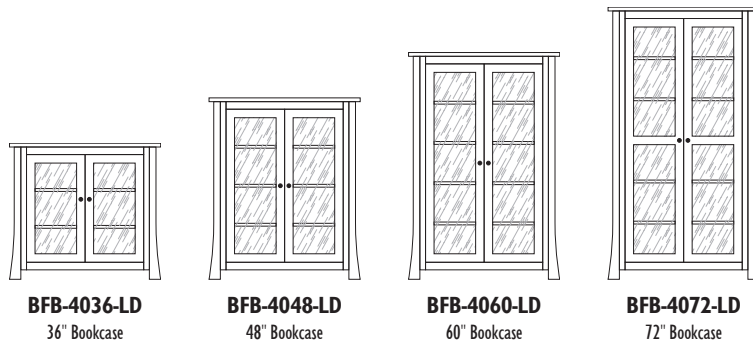

Quartersawn White Oak with Michaels Cherry Stain

BOSTON

The BRIDGEFORT Bookcase Collection

BRIDGEFORT 40" Bookcases

1 Adjustable Shelf Inside Bottom Doors

BRIDGEFORT

BRIDGEFORT 48" Bookcases

1 Adjustable Shelf Inside Bottom Doors