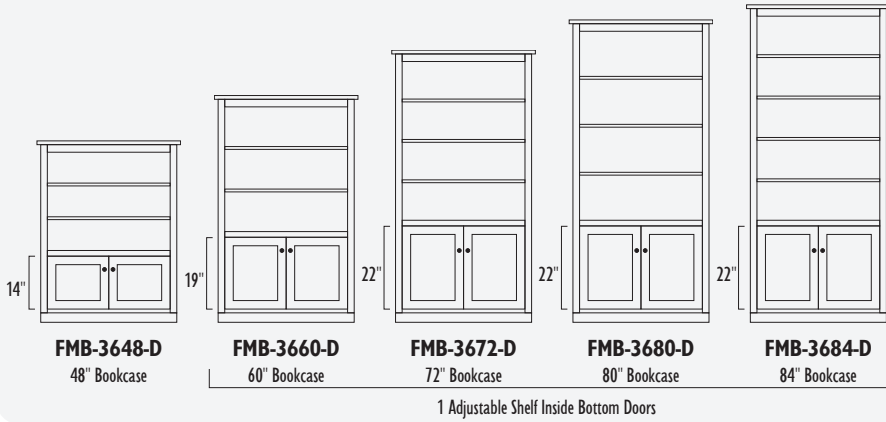

Options include no doors, ALL doors, puck lights, and not bolted together.

Brown Maple with FC-48015 Sandstone Stain

Top view of unit

COVINGTON

COVINGTON

The **FREEMONT** Bookcase Collection

FREEMONT 36" Bookcases