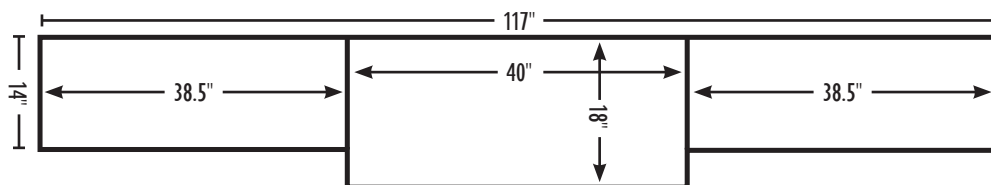

Top view of unit

COVINGTON