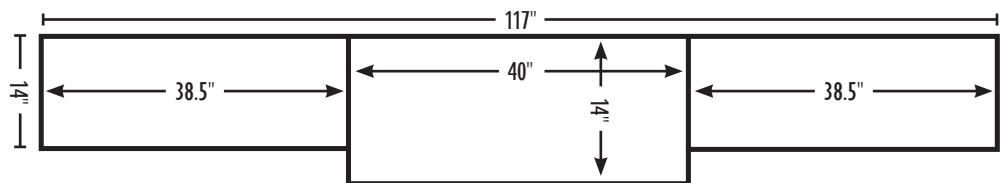

Top view of unit