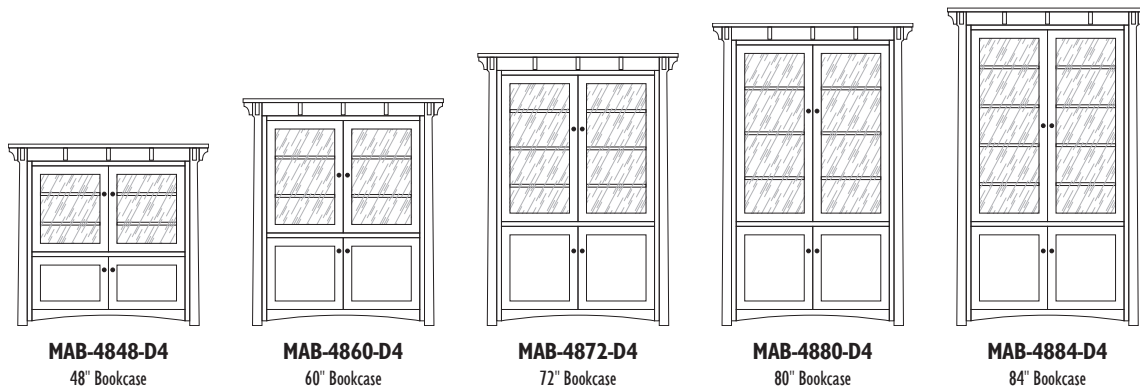

MANITOBA 39" Bookcases

MANITOBA

MANITOBA 48" Bookcases

1 Adjustable Shelf Inside Bottom Doors

MANITOBA

The **MAYSVILLE** Bookcase Collection

MAYSVILLE 36" Bookcases

MAYSVILLE

MAYSVILLE 36" Bookcases

MA-3648-D4
48" Bookcase

MA-3660-D4
60" Bookcase

MA-3672-D4
72" Bookcase

MA-3680-D4
80" Bookcase

MA-3684-D4
84" Bookcase

MA-3660-O
60" Bookcase

MA-3648-O
48" Bookcase