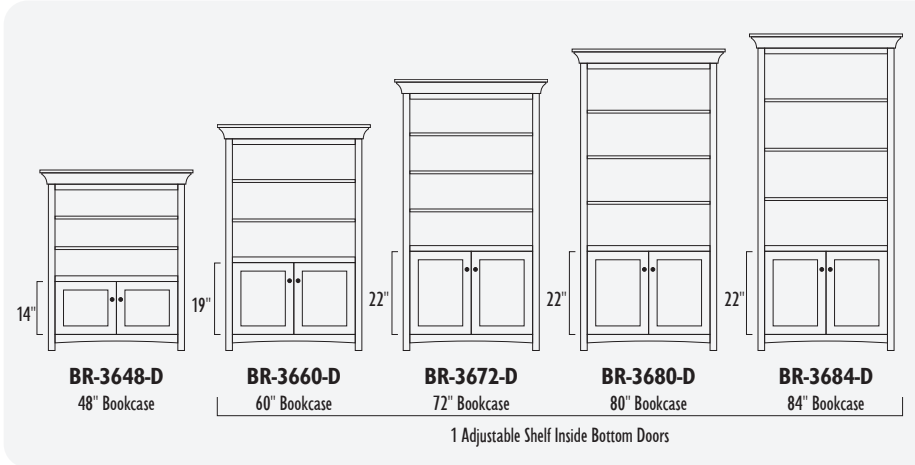

See price list for upcharge

The **BRIDGESTONE** Bookcase Collection

BRIDGESTONE 36" Bookcases

BR-3648-D4
48" Bookcase

BR-3660-D4
60" Bookcase

BR-3672-D4
72" Bookcase

BR-3680-D4
80" Bookcase

BR-3684-D4
84" Bookcase

BR-3672-LD
72" Bookcase

BR-3660-LD
60" Bookcase

BR-3648-LD
48" Bookcase

BR-3636-LD
36" Bookcase

BRIDGESTONE

BRIDGESTONE 36" Bookcases

BRIDGESTONE

BRIDGESTONE 48" Bookcases

BR-4836-O
36" Bookcase

BR-4848-O
48" Bookcase

BR-4860-O
60" Bookcase

BR-4872-O
72" Bookcase

BR-4880-O
80" Bookcase

BR-4884-O
84" Bookcase

BR-4848-D
48" Bookcase

BR-4860-D
60" Bookcase