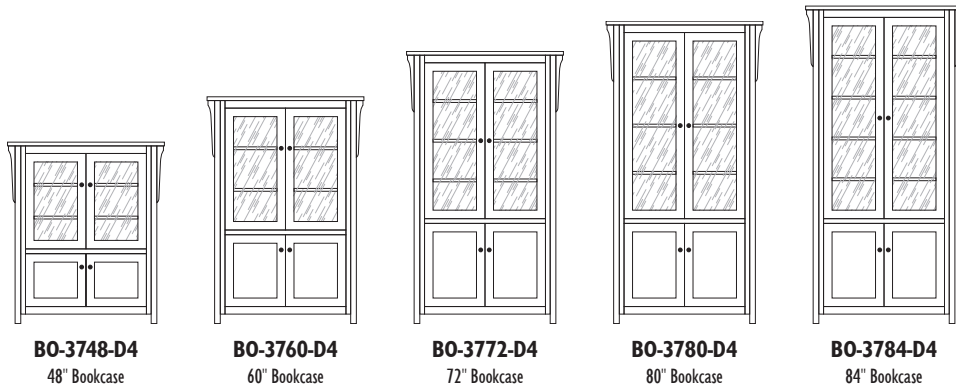

1 Adjustable Shelf Inside Bottom Doors

BELMONT

BELMONT

Center & Side Bookcases

BBD80GD Center Bookcase

39w x 18d x 80h

Side Bookcases

38w x 14d x 72h

Quartersawn White Oak with Asbury Brown Stain

BELMONT

The **BOSTON** Bookcase Collection

BOSTON 37" Bookcases

1 Adjustable Shelf Inside Bottom Doors

BOSTON

BOSTON 48" Bookcases

1 Adjustable Shelf Inside Bottom Doors