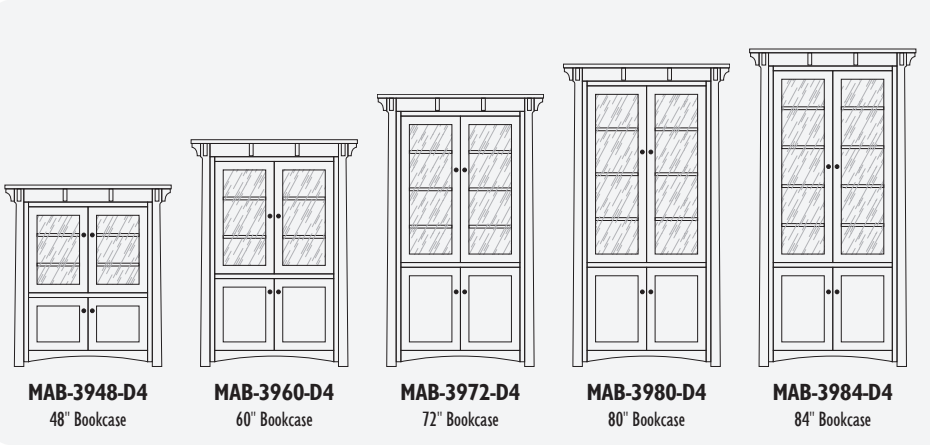

- GD if glass doors
- SD if solid doors

See price list for upcharge

KINCAID

KINCAID

The **MANITOBA** Bookcase Collection

MANITOBA 39" Bookcases

MAB-3948-D4
48" Bookcase

MAB-3960-D4
60" Bookcase

MAB-3972-D4
72" Bookcase

MAB-3980-D4
80" Bookcase

MAB-3984-D4
84" Bookcase

MAB-3972-LD
72" Bookcase

MAB-3960-LD
60" Bookcase

MAB-3948-LD
48" Bookcase

MAB-3936-LD
36" Bookcase

MANITOBA

MANITOBA 39" Bookcases

MANITOBA

MANITOBA 48" Bookcases

1 Adjustable Shelf Inside Bottom Doors

MANITOBA

The **MAYSVILLE** Bookcase Collection

MAYSVILLE 36" Bookcases

MAYSVILLE