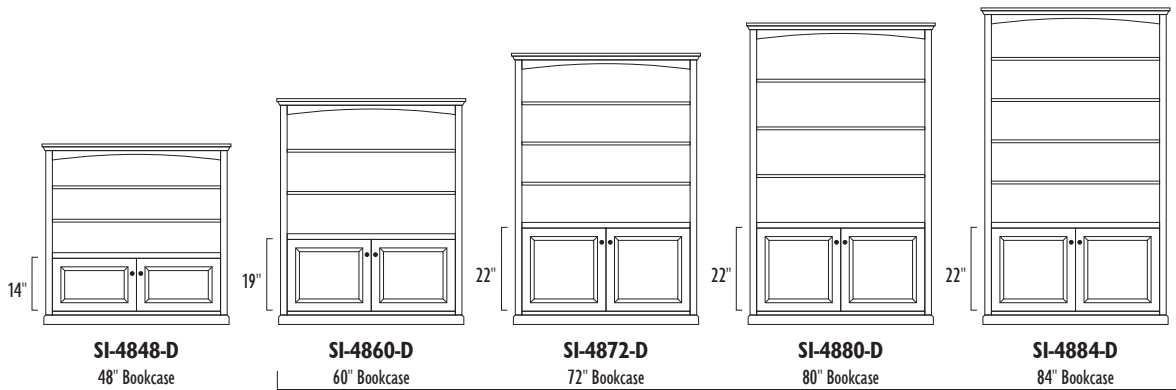

The **SILOAM** Bookcase Collection

SILOAM 36" Bookcases

SI-3648-D4
48" Bookcase

SI-3660-D4
60" Bookcase

SI-3672-D4
72" Bookcase

SI-3680-D4
80" Bookcase

SI-3684-D4
84" Bookcase

SI-3672-LD
72" Bookcase

SI-3660-LD
60" Bookcase

SI-3648-LD
48" Bookcase

SI-3636-LD
36" Bookcase

SILOAM

SILOAM 36" Bookcases

SILOAM

SILOAM 48" Bookcases

1 Adjustable Shelf Inside Bottom Doors