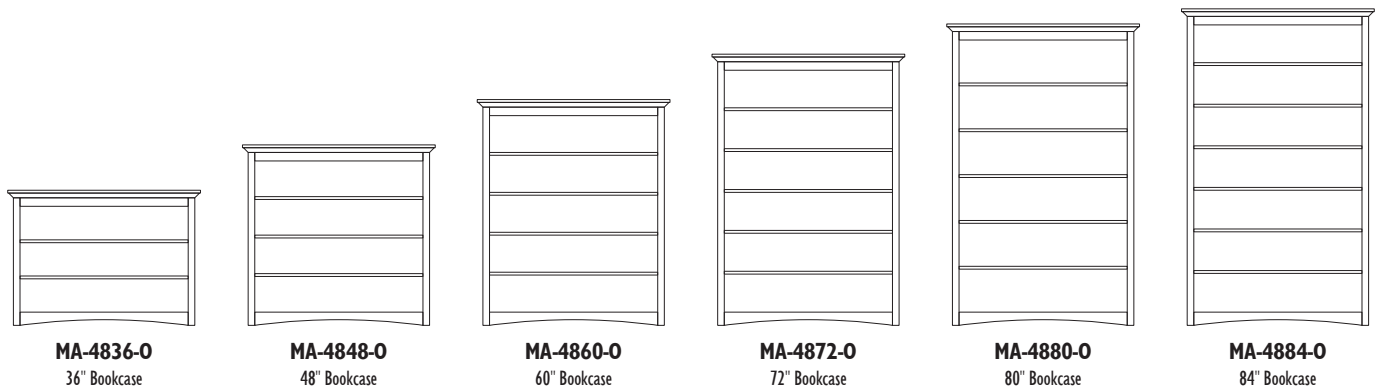

MAYSVILLE 36" Bookcases

MA-3648-D4
48" Bookcase

MA-3660-D4
60" Bookcase

MA-3672-D4
72" Bookcase

MA-3680-D4
80" Bookcase

MA-3684-D4
84" Bookcase

MA-3660-O
60" Bookcase

MA-3648-O
48" Bookcase

MA-3636-O
36" Bookcase

MA-3684-O
84" Bookcase

MA-3680-O
80" Bookcase

MA-3672-O
72" Bookcase

MAYSVILLE

MAYSVILLE 48" Bookcases

MAYSVILLE

The **MODESTO** Bookcase Collection

MODESTO 43" Bookcases

MD-4348-D
48" Bookcase

MD-4360-D
60" Bookcase

1 Adjustable Shelf Inside Bottom Doors

MD-4372-D
72" Bookcase

MD-4380-D
80" Bookcase

MD-4384-D
84" Bookcase

1 Adjustable Shelf Inside Bottom Doors