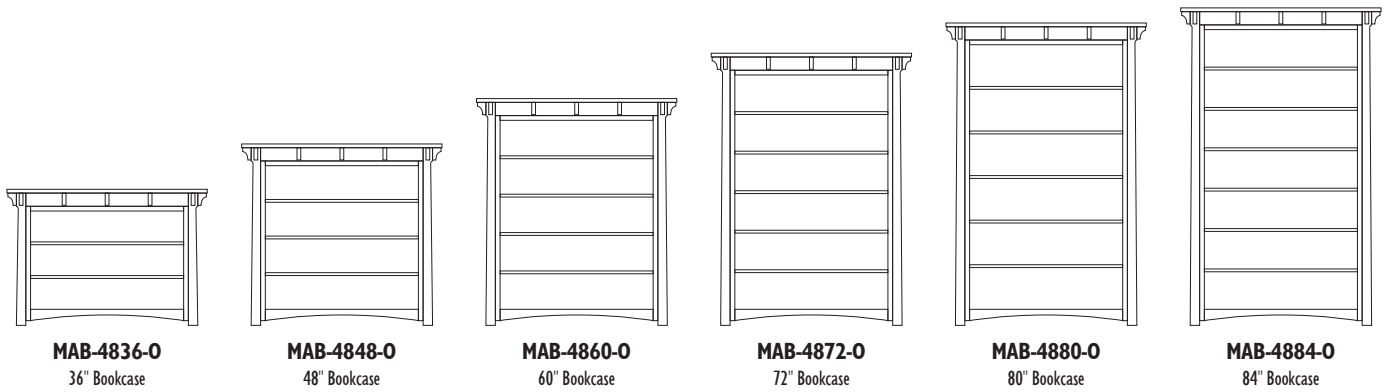

MAB-3972-D4
72" Bookcase

MAB-3980-D4
80" Bookcase

MAB-3984-D4
84" Bookcase

MAB-3972-LD
72" Bookcase

MAB-3960-LD
60" Bookcase

MAB-3948-LD
48" Bookcase

MAB-3936-LD
36" Bookcase

MANITOBA

MANITOBA 39" Bookcases

MANITOBA

MANITOBA 48" Bookcases

1 Adjustable Shelf Inside Bottom Doors

MANITOBA

The **MAYSVILLE** Bookcase Collection

MAYSVILLE 36" Bookcases

MAYSVILLE