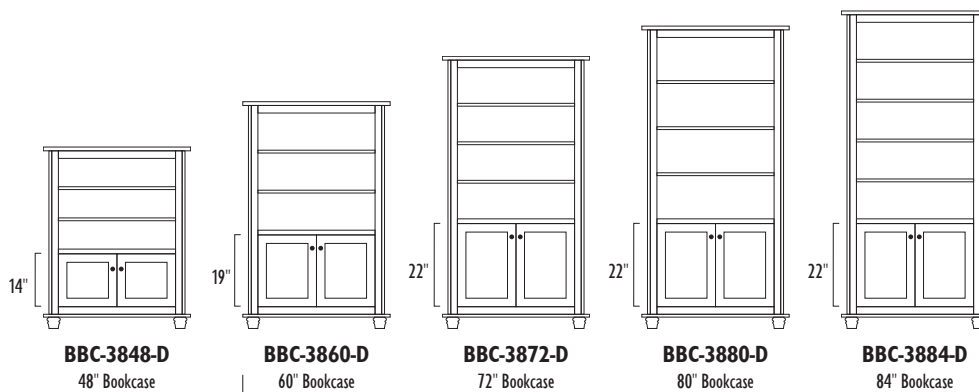

BELMONT 38" Bookcases