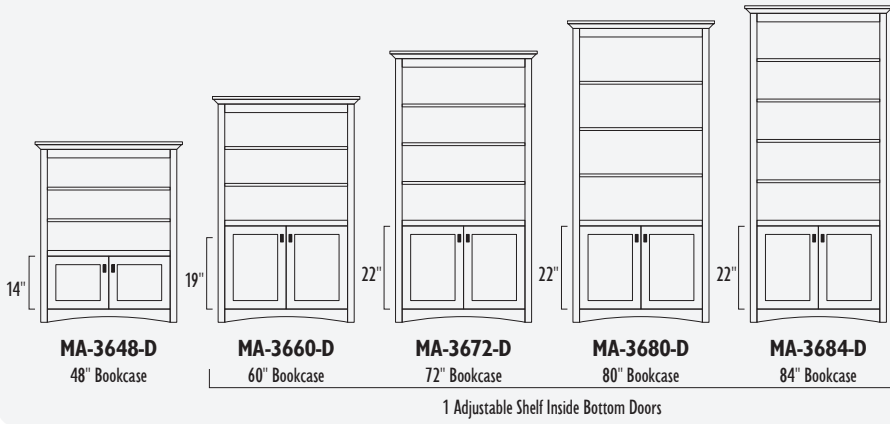

MANITOBA 39" Bookcases

MANITOBA

MANITOBA 48" Bookcases

1 Adjustable Shelf Inside Bottom Doors

MANITOBA

The **MAYSVILLE** Bookcase Collection

MAYSVILLE 36" Bookcases

MAYSVILLE