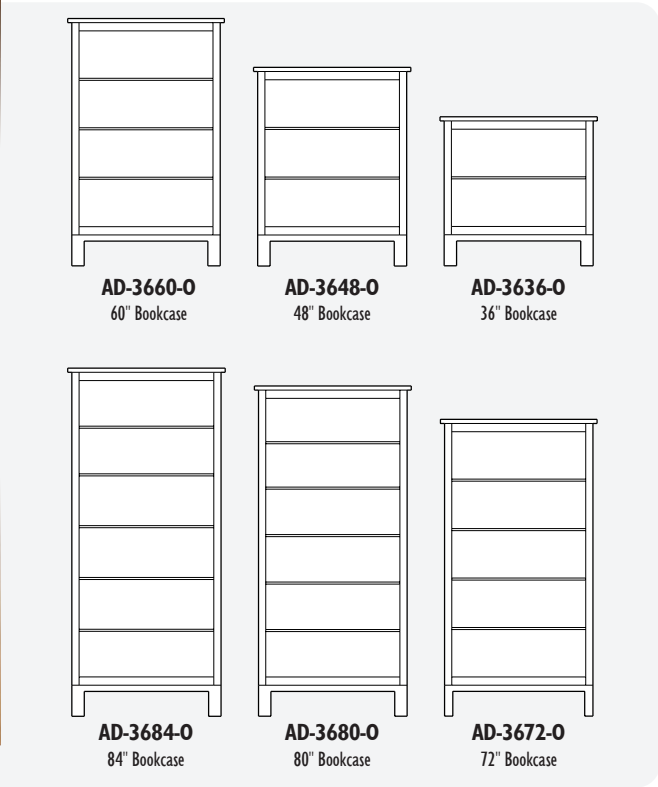

Modesto..... 77

Siloam..... 81

Hardware 85

*The Shaker Hill Collection is Discontinued

The **ADONA** Bookcase Collection

ADONA 36" Bookcases

ADONA

ADONA 36" Bookcases

ADONA

ADONA 48" Bookcases

AD-4836-LD
36" Bookcase

AD-4848-LD
48" Bookcase

AD-4860-LD
60" Bookcase

AD-4872-LD
72" Bookcase

AD-4836-O
36" Bookcase

AD-4848-O
48" Bookcase

AD-4860-O
60" Bookcase

AD-4872-O
72" Bookcase

AD-4880-O
80" Bookcase

AD-4884-O
84" Bookcase

AD-4848-D
48" Bookcase

AD-4860-D
60" Bookcase

AD-4872-D
72" Bookcase

AD-4880-D
80" Bookcase