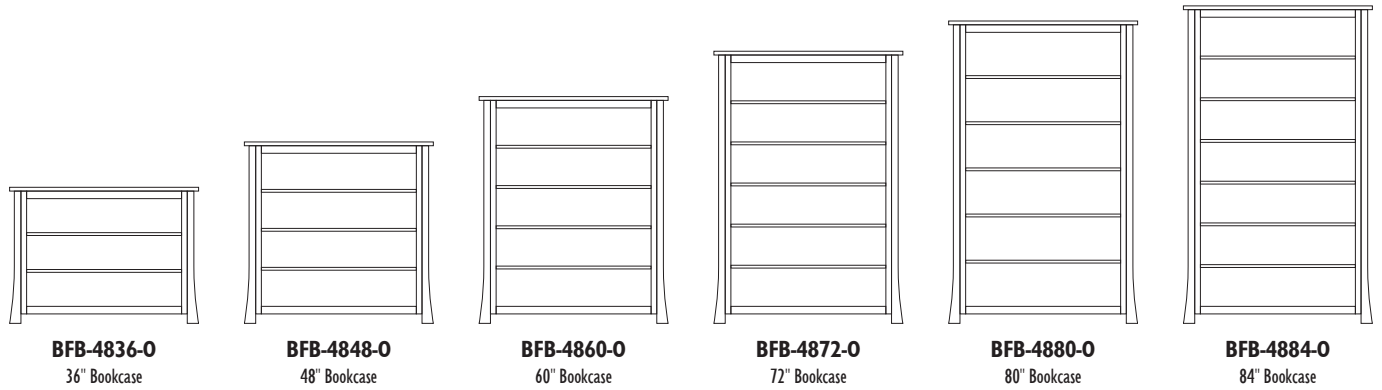

Standard Features

- Solid wood doors on bottom of side units
- No lights
- Unfinished backs
- Adjustable shelves
- AMBP-4425-ORB knobs
- Bolted together

Options include no doors, ALL doors, puck lights, and not bolted together.

Quartersawn White Oak with Michaels Cherry Stain

BOSTON

The BRIDGEFORT Bookcase Collection

BRIDGEFORT 40" Bookcases

1 Adjustable Shelf Inside Bottom Doors

BRIDGEFORT

BRIDGEFORT 48" Bookcases

1 Adjustable Shelf Inside Bottom Doors