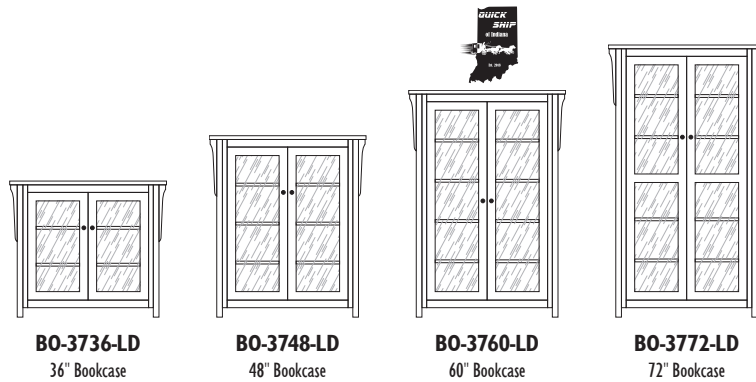

1 Adjustable Shelf Inside Bottom Doors

BELMONT

BELMONT

Center & Side Bookcases

BBD80GD Center Bookcase

39w x 18d x 80h

Side Bookcases

38w x 14d x 72h

Quartersawn White Oak with Asbury Brown Stain

BELMONT

The **BOSTON** Bookcase Collection

BOSTON 37" Bookcases

1 Adjustable Shelf Inside Bottom Doors

BOSTON

BOSTON 48" Bookcases

1 Adjustable Shelf Inside Bottom Doors