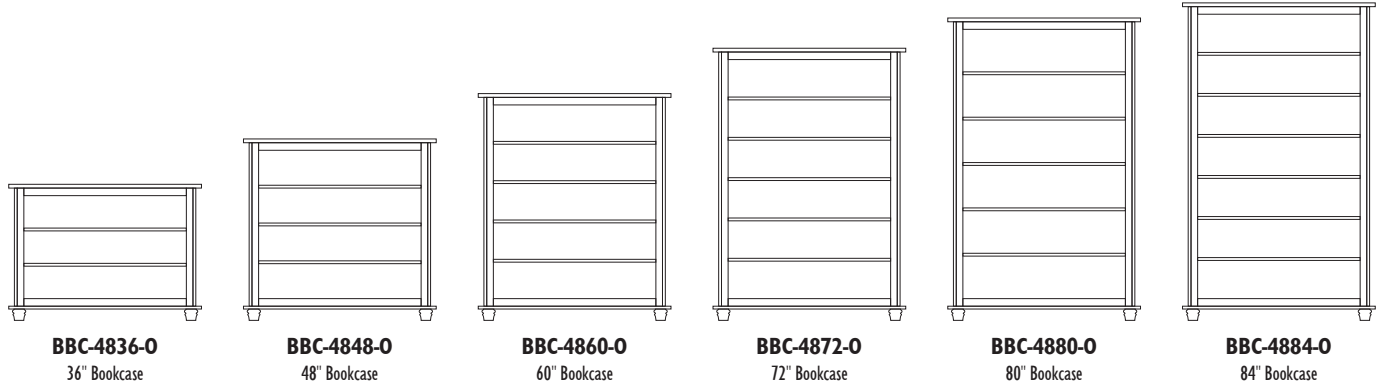

Side Bookcases

38.5w x 14d x 72h

Standard Features

- Unfinished backs
- Side bookcases with bottom doors
- No lights
- Adjustable shelves
- Bolted together
- Will ship in (3) sections
- 585-DP hardware

Options include no doors, ALL doors, puck lights, and not bolted together.

*Quartersawn White Oak with OCS-113
Michaels Cherry Stain*

Top view of unit

ASPEN

The **BELMONT** Bookcase Collection

BELMONT 38" Bookcases

1 Adjustable Shelf Inside Bottom Doors

BELMONT

BELMONT 48" Bookcases

1 Adjustable Shelf Inside Bottom Doors

BELMONT

BELMONT

Center & Side Bookcases

BBD80GD Center Bookcase

39w x 18d x 80h

Side Bookcases

38w x 14d x 72h