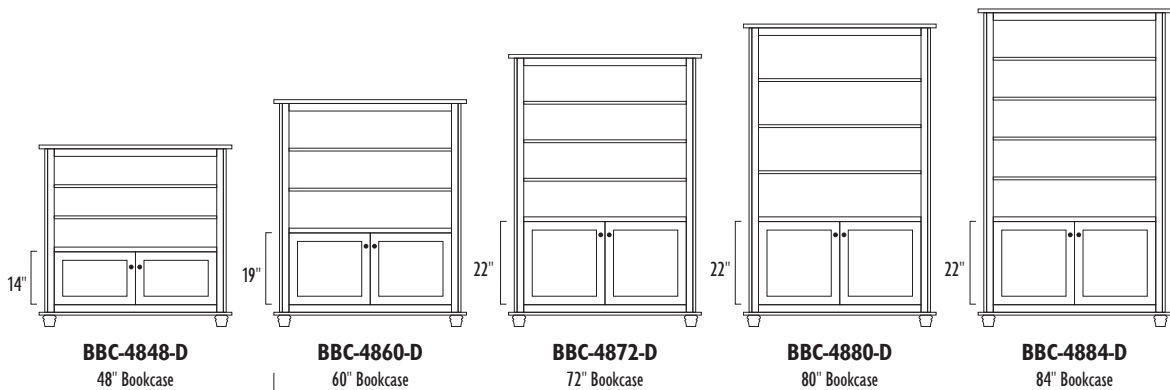

Side Bookcases

38.5w x 14d x 72h

Standard Features

- Unfinished backs
- Side bookcases with bottom doors
- No lights
- Adjustable shelves
- Bolted together
- Will ship in (3) sections
- 585-DP hardware

Options include no doors, ALL doors, puck lights, and not bolted together.

1 Adjustable Shelf Inside Bottom Doors

BELMONT

BELMONT

Center & Side Bookcases

BBD80GD Center Bookcase

39w x 18d x 80h

Side Bookcases

38w x 14d x 72h