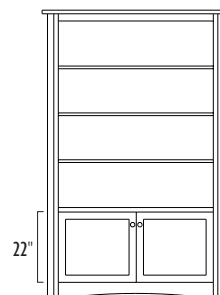

AB-4836-LD
36" Bookcase

AB-4848-LD
48" Bookcase

AB-4860-LD
60" Bookcase

AB-4872-LD
72" Bookcase

AB-4836-O
36" Bookcase

AB-4848-O
48" Bookcase

AB-4860-O
60" Bookcase

AB-4872-O
72" Bookcase

AB-4880-O
80" Bookcase

AB-4884-O
84" Bookcase

AB-4848-D
48" Bookcase

AB-4860-D
60" Bookcase

AB-4872-D
72" Bookcase

AB-4880-D
80" Bookcase

AB-4884-D
84" Bookcase

1 Adjustable Shelf Inside Bottom Doors