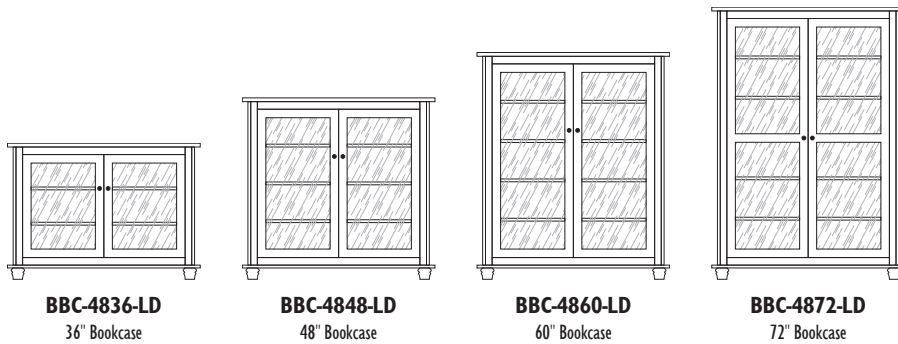

Side Bookcases

38.5w x 14d x 72h

Standard Features

- Unfinished backs
- Side bookcases with bottom doors
- No lights
- Adjustable shelves
- Bolted together
- Will ship in (3) sections
- 585-DP hardware

Options include no doors, ALL doors, puck lights, and not bolted together.

*Quartersawn White Oak with OCS-113
Michaels Cherry Stain*

Top view of unit

ASPEN

The **BELMONT** Bookcase Collection

BELMONT 38" Bookcases

1 Adjustable Shelf Inside Bottom Doors

BELMONT

BELMONT 48" Bookcases

1 Adjustable Shelf Inside Bottom Doors

BELMONT

BELMONT

Center & Side Bookcases

BBD80GD Center Bookcase

39w x 18d x 80h

Side Bookcases

38w x 14d x 72h