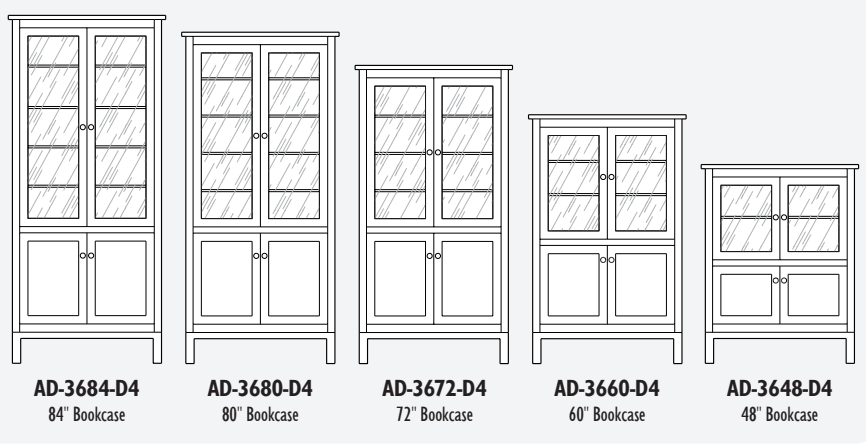

Modesto..... 77

Siloam..... 81

Hardware 85

*The Shaker Hill Collection is Discontinued

The **ADONA** Bookcase Collection

ADONA 36" Bookcases

ADONA

ADONA 36" Bookcases

ADONA

ADONA 48" Bookcases

AD-4836-LD
36" Bookcase

AD-4848-LD
48" Bookcase

AD-4860-LD
60" Bookcase

AD-4872-LD
72" Bookcase

AD-4836-O
36" Bookcase

AD-4848-O
48" Bookcase

AD-4860-O
60" Bookcase

AD-4872-O
72" Bookcase

AD-4880-O
80" Bookcase

AD-4884-O
84" Bookcase

AD-4848-D
48" Bookcase

AD-4860-D
60" Bookcase

AD-4872-D
72" Bookcase

AD-4880-D
80" Bookcase