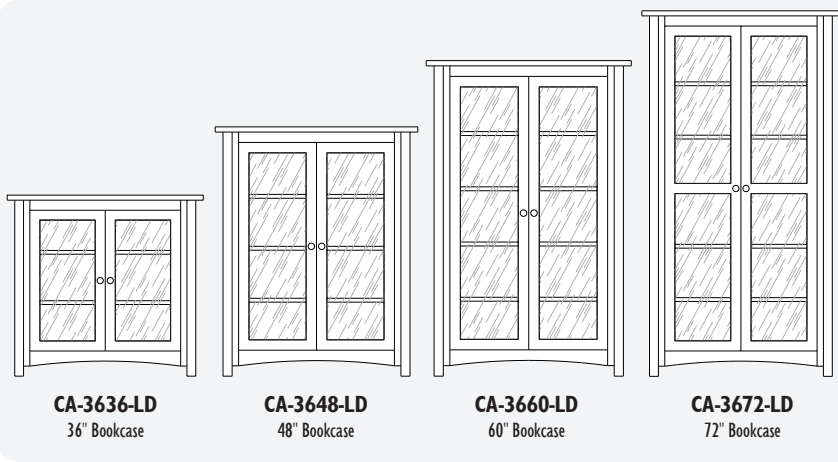

BR-4872-D
72" Bookcase

BR-4880-D
80" Bookcase

BR-4884-D
84" Bookcase

1 Adjustable Shelf Inside Bottom Doors

BR-4848-D4
48" Bookcase

BR-4860-D4
60" Bookcase

BR-4872-D4
72" Bookcase

BR-4880-D4
80" Bookcase

BR-4884-D4
84" Bookcase

BR-4836-LD
36" Bookcase

BR-4848-LD
48" Bookcase

BR-4860-LD
60" Bookcase

BR-4872-LD
72" Bookcase

BRIDGESTONE

The **CARMEN** Bookcase Collection

CARMEN 36" Bookcases

CA-3636-LD
36" Bookcase

CA-3648-LD
48" Bookcase

CA-3660-LD
60" Bookcase

CA-3672-LD
72" Bookcase

CA-3660-O
60" Bookcase

CA-3648-O
48" Bookcase

CA-3636-O
36" Bookcase

CA-3684-O
84" Bookcase