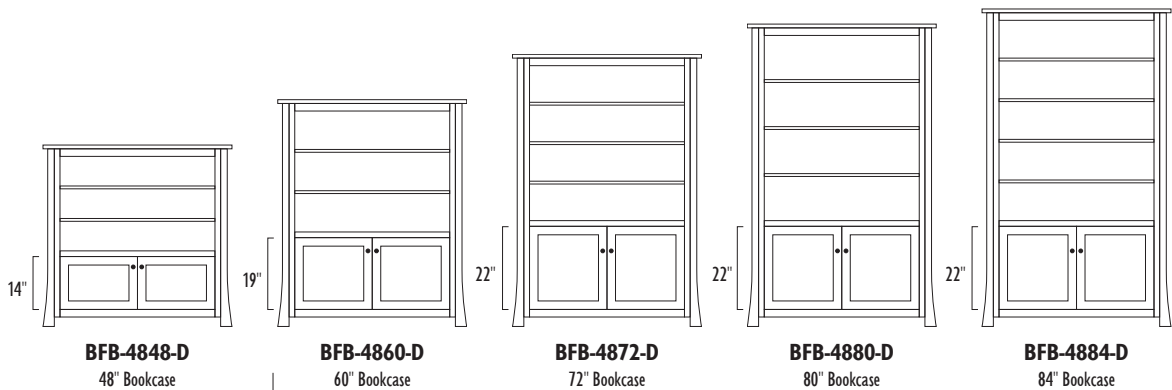

Quartersawn White Oak with Michaels Cherry Stain

BOSTON

The BRIDGEFORT Bookcase Collection

BRIDGEFORT 40" Bookcases

1 Adjustable Shelf Inside Bottom Doors

BRIDGEFORT

BRIDGEFORT 48" Bookcases

1 Adjustable Shelf Inside Bottom Doors