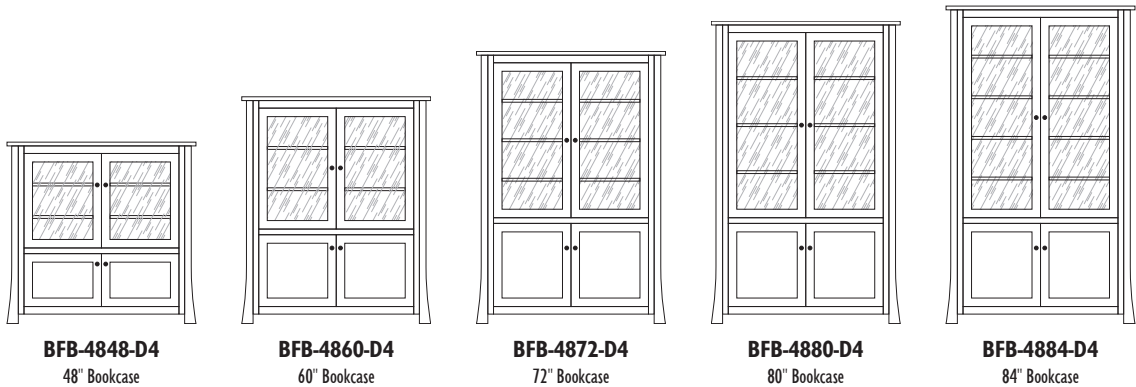

Standard Features

- Solid wood doors on bottom of side units
- No lights
- Unfinished backs
- Adjustable shelves
- AMBP-4425-ORB knobs
- Bolted together

Options include no doors, ALL doors, puck lights, and not bolted together.

Quartersawn White Oak with Michaels Cherry Stain

BOSTON

The BRIDGEFORT Bookcase Collection

BRIDGEFORT 40" Bookcases

1 Adjustable Shelf Inside Bottom Doors

BRIDGEFORT

BRIDGEFORT 48" Bookcases

1 Adjustable Shelf Inside Bottom Doors