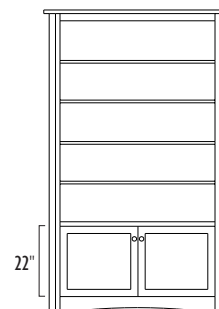

AB-4836-LD
36" Bookcase

AB-4848-LD
48" Bookcase

AB-4860-LD
60" Bookcase

AB-4872-LD
72" Bookcase

AB-4836-O
36" Bookcase

AB-4848-O
48" Bookcase

AB-4860-O
60" Bookcase

AB-4872-O
72" Bookcase

AB-4880-O
80" Bookcase

AB-4884-O
84" Bookcase

AB-4848-D
48" Bookcase

AB-4860-D
60" Bookcase

AB-4872-D
72" Bookcase

AB-4880-D
80" Bookcase

AB-4884-D
84" Bookcase

1 Adjustable Shelf Inside Bottom Doors