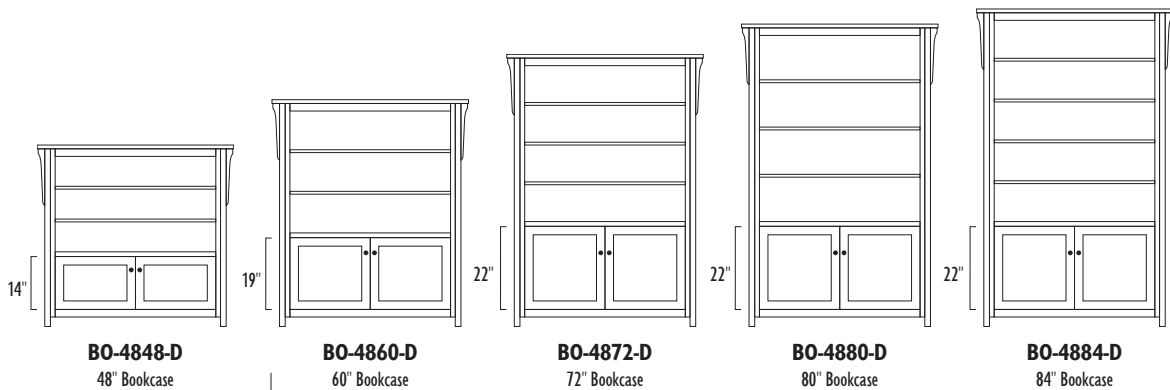

BOSTON 48" Bookcases