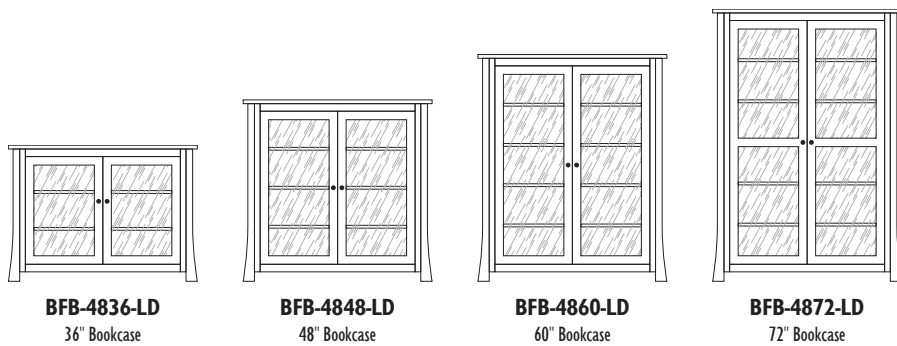

Standard Features

- Solid wood doors on bottom of side units
- No lights
- Unfinished backs
- Adjustable shelves
- AMBP-4425-ORB knobs
- Bolted together

Options include no doors, ALL doors, puck lights, and not bolted together.

Quartersawn White Oak with Michaels Cherry Stain

BOSTON

The BRIDGEFORT Bookcase Collection

BRIDGEFORT 40" Bookcases

1 Adjustable Shelf Inside Bottom Doors

BRIDGEFORT

BRIDGEFORT 48" Bookcases

1 Adjustable Shelf Inside Bottom Doors