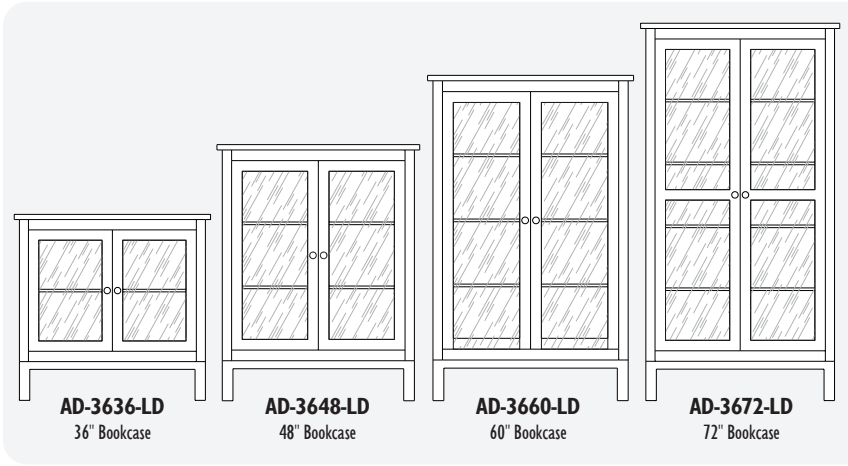

Modesto..... 77

Siloam..... 81

Hardware 85

*The Shaker Hill Collection is Discontinued

The **ADONA** Bookcase Collection

ADONA 36" Bookcases

ADONA

ADONA 36" Bookcases

ADONA

ADONA 48" Bookcases

AD-4836-LD
36" Bookcase

AD-4848-LD
48" Bookcase

AD-4860-LD
60" Bookcase

AD-4872-LD
72" Bookcase

AD-4836-O
36" Bookcase

AD-4848-O
48" Bookcase

AD-4860-O
60" Bookcase

AD-4872-O
72" Bookcase

AD-4880-O
80" Bookcase

AD-4884-O
84" Bookcase

AD-4848-D
48" Bookcase

AD-4860-D
60" Bookcase

AD-4872-D
72" Bookcase

AD-4880-D
80" Bookcase