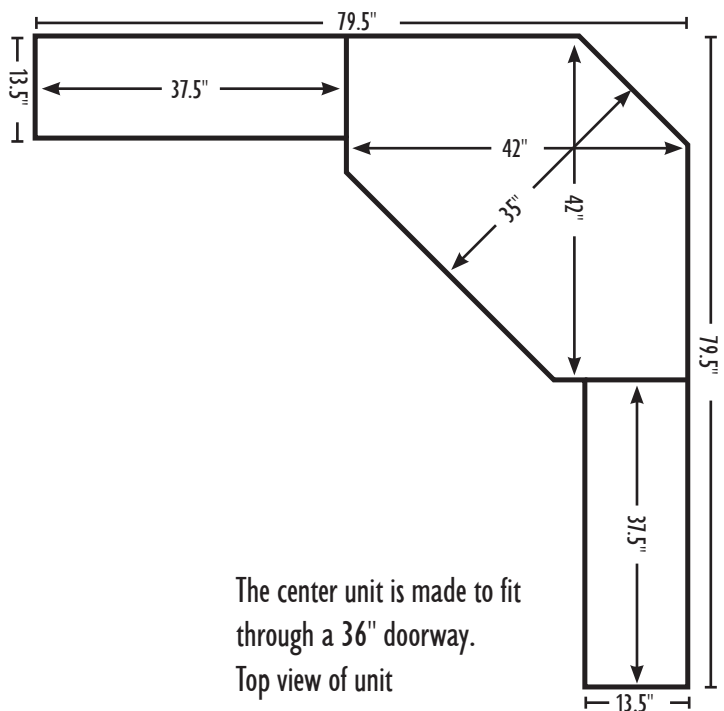

The center unit is made to fit through a 36" doorway.

Top view of unit

L&N WOODWORKING