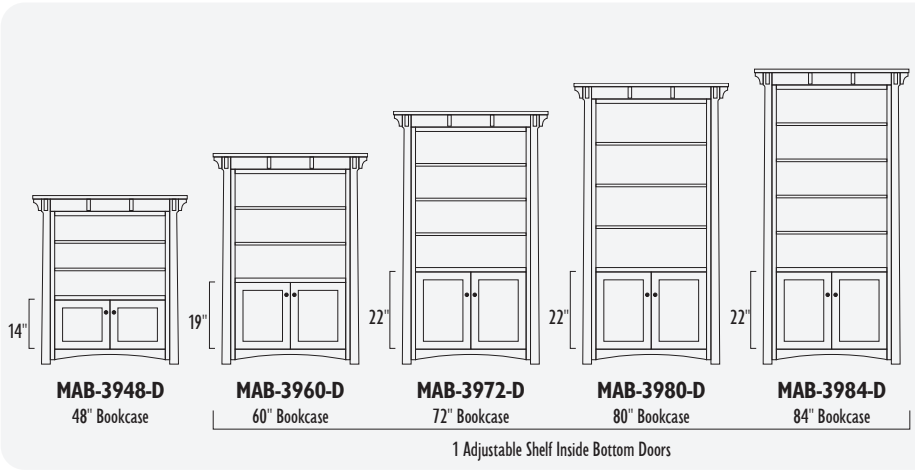

MAB-3972-D4
72" Bookcase

MAB-3980-D4
80" Bookcase

MAB-3984-D4
84" Bookcase

MAB-3972-LD
72" Bookcase

MAB-3960-LD
60" Bookcase

MAB-3948-LD
48" Bookcase

MAB-3936-LD
36" Bookcase

MANITOBA

MANITOBA 39" Bookcases

MANITOBA

MANITOBA 48" Bookcases

1 Adjustable Shelf Inside Bottom Doors

MANITOBA

The **MAYSVILLE** Bookcase Collection

MAYSVILLE 36" Bookcases

MAYSVILLE