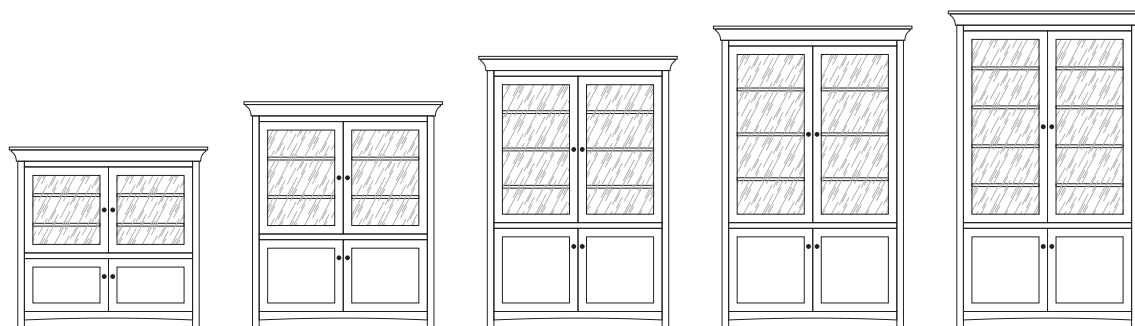

BR-4836-O
36" Bookcase

BR-4848-O
48" Bookcase

BR-4860-O
60" Bookcase

BR-4872-O
72" Bookcase

BR-4880-O
80" Bookcase

BR-4884-O
84" Bookcase

BR-4848-D
48" Bookcase

BR-4860-D
60" Bookcase

BR-4872-D
72" Bookcase

BR-4880-D
80" Bookcase

BR-4884-D
84" Bookcase

1 Adjustable Shelf Inside Bottom Doors

BR-4848-D4
48" Bookcase

BR-4860-D4
60" Bookcase

BR-4872-D4
72" Bookcase

BR-4880-D4
80" Bookcase