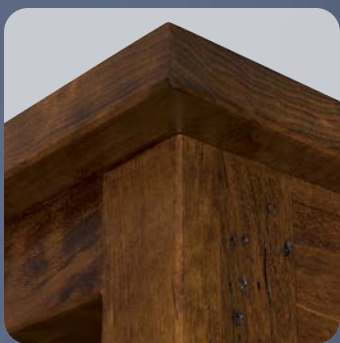

Options include no doors, ALL doors, puck lights, and not bolted together.

Brown Maple with FC-48015 Sandstone Stain

Top view of unit

COVINGTON

COVINGTON

The **FREEMONT** Bookcase Collection

FREEMONT 36" Bookcases