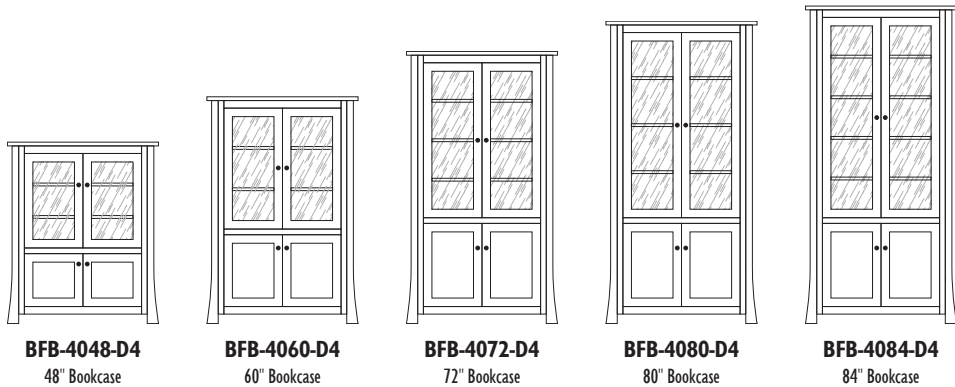

Quartersawn White Oak with Michaels Cherry Stain

BOSTON

The BRIDGEFORT Bookcase Collection

BRIDGEFORT 40" Bookcases

1 Adjustable Shelf Inside Bottom Doors

BRIDGEFORT

BRIDGEFORT 48" Bookcases

1 Adjustable Shelf Inside Bottom Doors