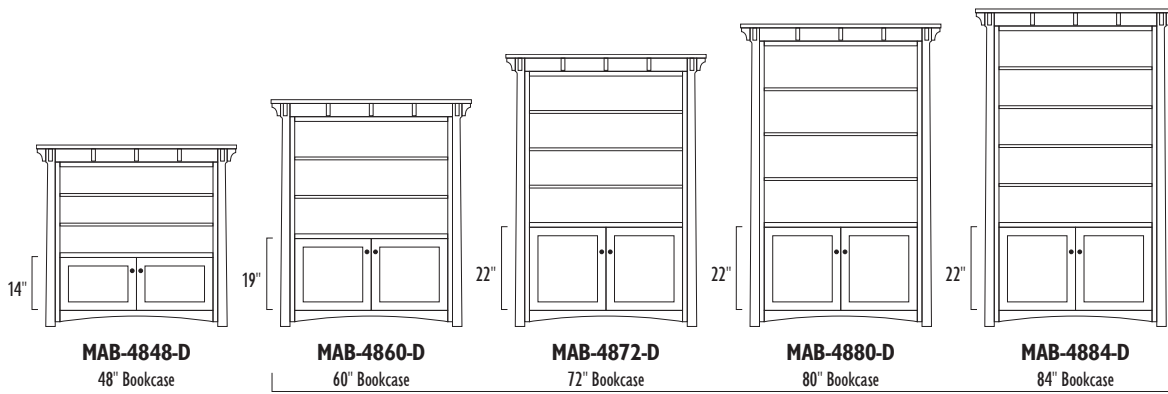

MAB-3972-D4
72" Bookcase

MAB-3980-D4
80" Bookcase

MAB-3984-D4
84" Bookcase

MAB-3972-LD
72" Bookcase

MAB-3960-LD
60" Bookcase

MAB-3948-LD
48" Bookcase

MAB-3936-LD
36" Bookcase

MANITOBA

MANITOBA 39" Bookcases

MANITOBA

MANITOBA 48" Bookcases

1 Adjustable Shelf Inside Bottom Doors

MANITOBA

The **MAYSVILLE** Bookcase Collection

MAYSVILLE 36" Bookcases

MAYSVILLE