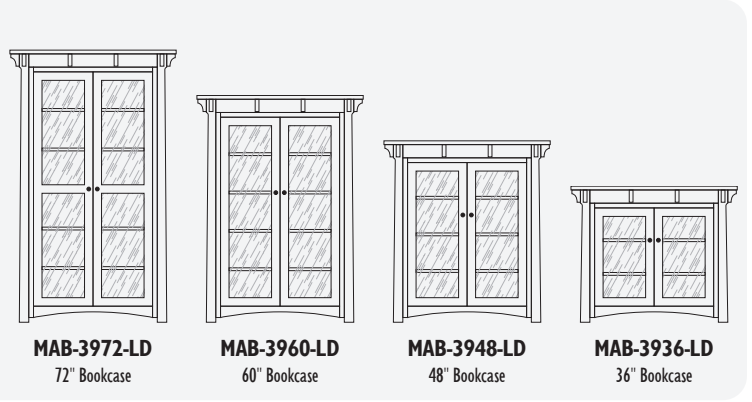

- GD if glass doors
- SD if solid doors

See price list for upcharge

KINCAID

KINCAID

The **MANITOBA** Bookcase Collection

MANITOBA 39" Bookcases

MAB-3948-D4
48" Bookcase

MAB-3960-D4
60" Bookcase

MAB-3972-D4
72" Bookcase

MAB-3980-D4
80" Bookcase

MAB-3984-D4
84" Bookcase

MAB-3972-LD
72" Bookcase

MAB-3960-LD
60" Bookcase

MAB-3948-LD
48" Bookcase

MAB-3936-LD
36" Bookcase

MANITOBA

MANITOBA 39" Bookcases

MANITOBA

MANITOBA 48" Bookcases

1 Adjustable Shelf Inside Bottom Doors

MANITOBA

The **MAYSVILLE** Bookcase Collection

MAYSVILLE 36" Bookcases

MAYSVILLE