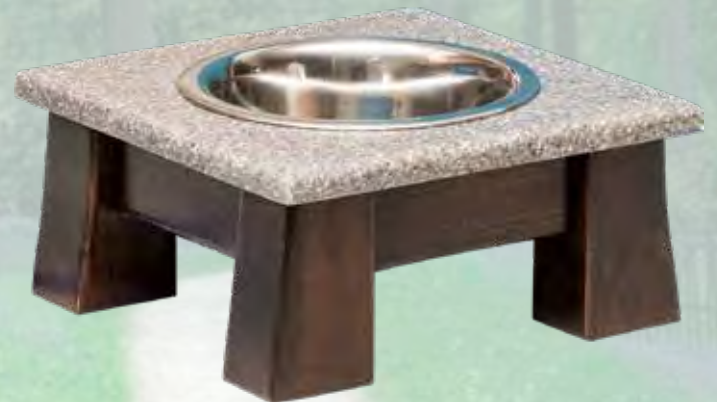

*\* Other Wood Species & Stains Available. See Premium Price*

**SPXL1**

**Extra Large Single Bowl Diner**

20"W x 12½"D x 13½"H

*Shown in Brown Maple with Ebony Stain  
Top - Silver Birch*

**SPL1**

**Large Single Bowl Diner**

15¾"W x 11"D x 10"H

*Shown in Brown Maple with Smoke Stain  
Top - Silver Birch*

**SPM1**

**Medium Single Bowl Diner**

11½"W x 9"D x 6½"H

*Shown in Brown Maple with Smoke Stain  
Top - Hazelnut*

**SPS1**

**Small Single Bowl Diner**