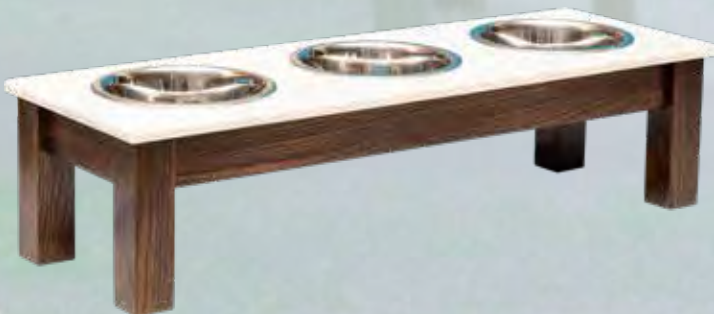

# Parkin Triple Bowl Diners

Corian Solid Surface Top Options:

Maui Quartz

Silver Birch

Hazelnut

Wood Options: Red Oak, Brown Maple

Stain Options: Earth Tone, Smoke, and Ebony for regular price.

\* Other Wood Species & Stains Available. See Premium Price

**PAXL3**  
**Extra Large Triple Bowl Diner**  
35½"W x 12½"D x 13½"H  
Shown in Red Oak with Ebony Stain  
Top - Silver Birch

**PAL3**  
**Large Triple Bowl Diner**  
31"W x 11"D x 10"H  
Shown in Red Oak with Smoke Stain  
Top - Silver Birch