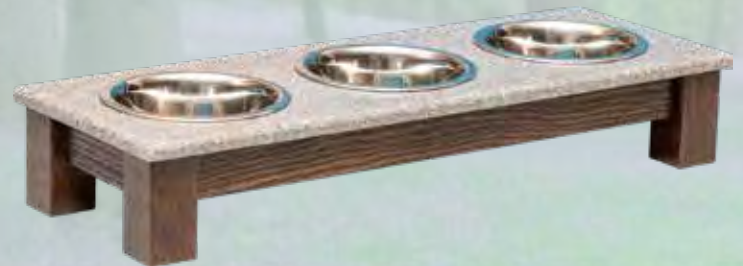

PAS3
Small Triple Bowl Diner
21"W x 7½"D x 3½"H
Shown in Red Oak with Earth Tone Stain
Top - Hazelnut