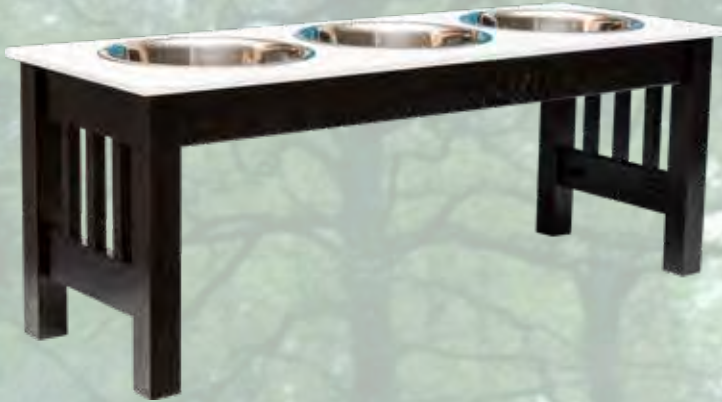

# Parkin Triple Bowl Diners

Corian Solid Surface Top Options:

Maui Quartz

Silver Birch

Hazelnut

Wood Options: Red Oak, Brown Maple

Stain Options: Earth Tone, Smoke, and Ebony for regular price.

\* Other Wood Species & Stains Available. See Premium Price