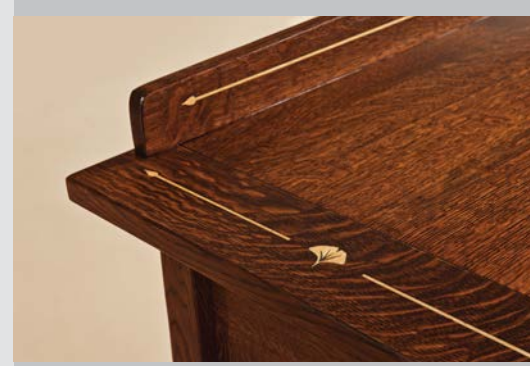

MESA SIDEBORD

MS2060SB

Dimensions: 60"w x 20"d x 41"h

Wood: QSWO

Stain: FC7882 Asbury

Standard Features

- 1" thick top with bread board ends
- Solid wood, Yellowheart Gingko leaf and arrow inlays (backsplash, bread boards and face frame)
- Dovetailed Maple drawer boxes
- Soft close undermount slides
- Full inset doors and drawers
- Soft close hinges

Option

- No inlays

Standard Hardware Shown

- D552-BL
- D553-BL