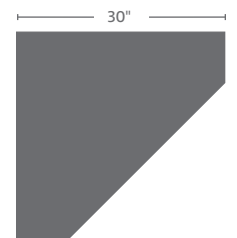

Shown

2-Door: 30" Wall Space with 78 1/2"h

Hardware

D527-BI | D529-BI | D528-BI

Wood | Stain

QSWO | Michael's Cherry