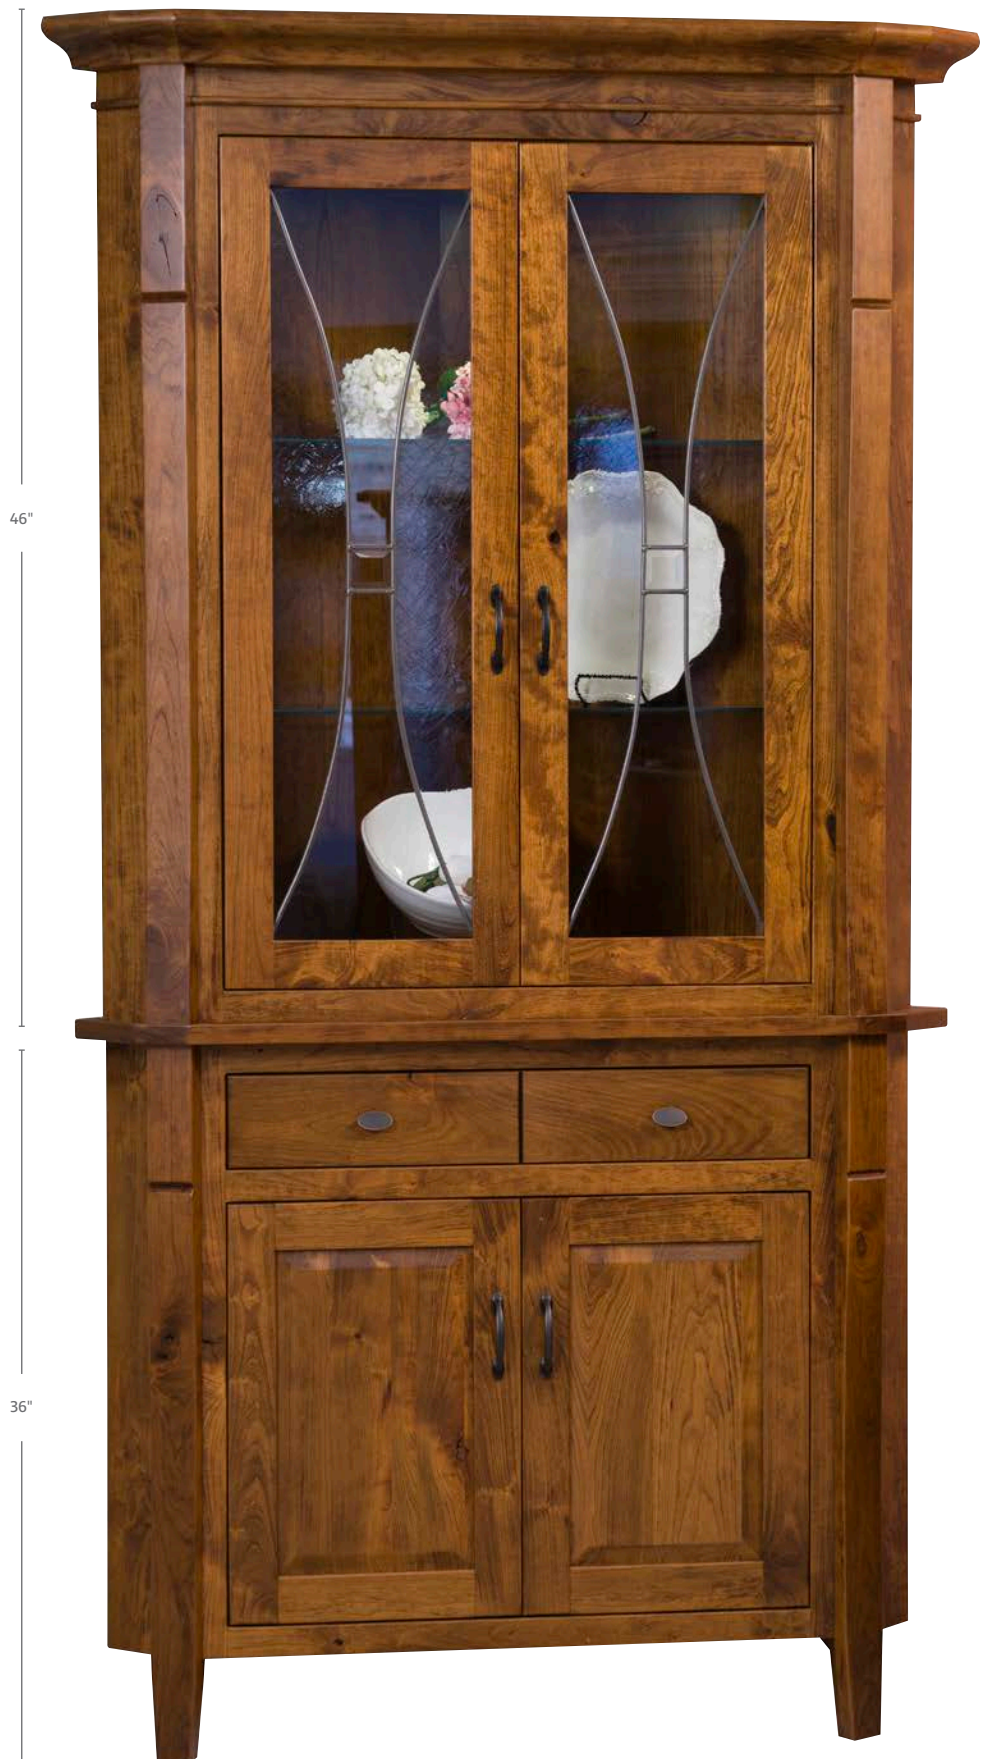

Options

- Shiplap back
- Mirror back
- Extra glass shelf
- Full extension side-mount slides
- Bevel glass doors
- Custom hardware

Shown

32" wall space x 80" h

Hardware
3446-VB | 3448-VB

Wood | Stain
Rustic Cherry | Hoosier Special