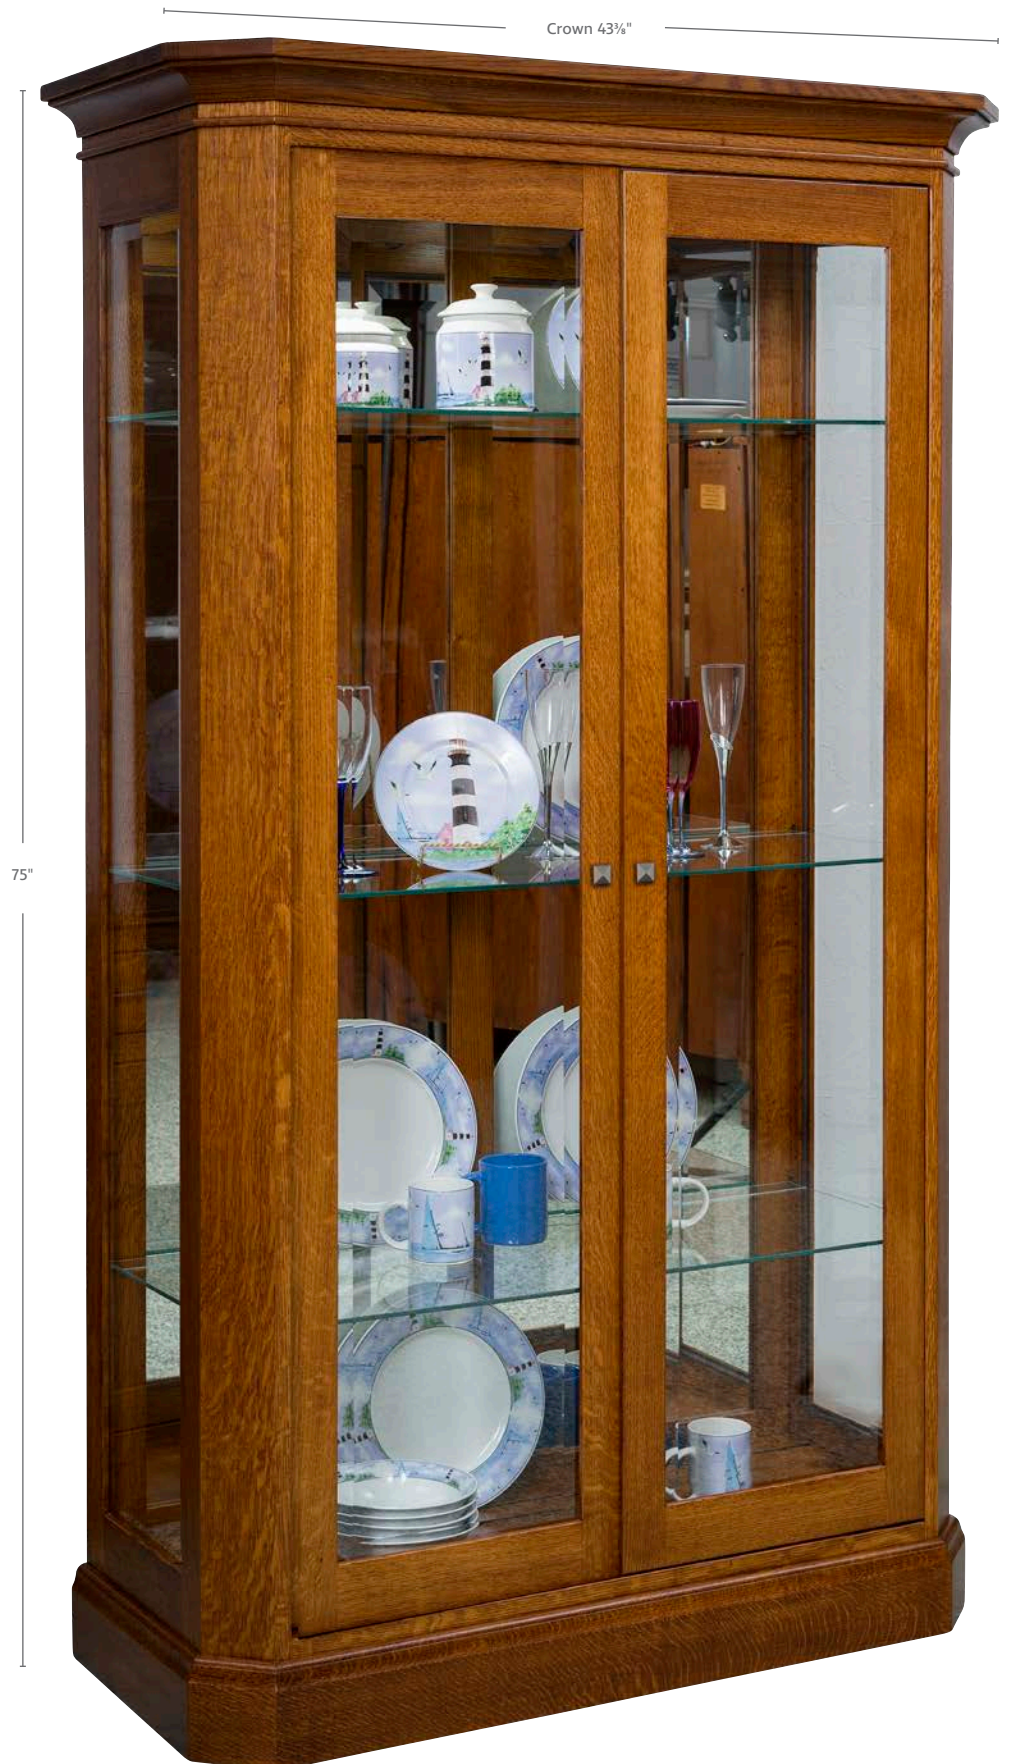

Options

- Plain wood back
- Extra glass shelf
- Solid shiplap back
- Inset sliding doors
- Custom hardware

Shown

2 Door: 18 3/8"d x 43 3/8"w x 75"h

Hardware
29370-AS

Wood | Stain
QSWO | Michael's Cherry

Latonia