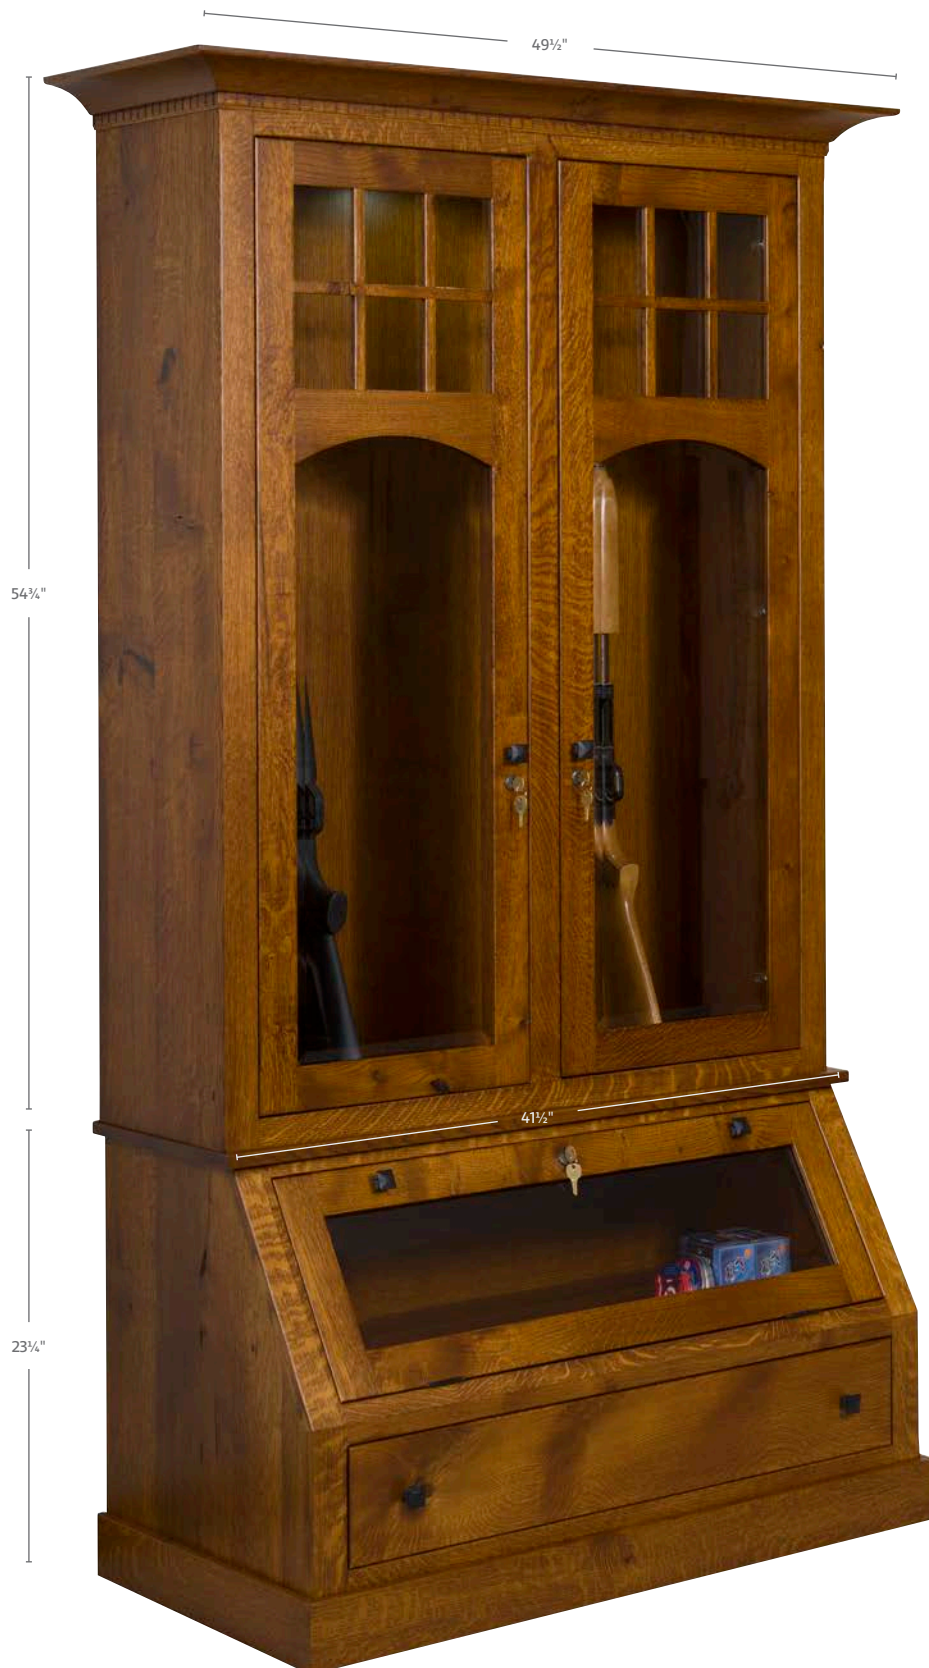

4-Door: 20"d x 72"w x 80"h
With Crown: 76½"w

Hardware
524-BL

Wood | Stain
QSWO | Michael's Cherry

Tribecca

GUN CABINET

ITEM #TL-603

Standard Features

- Flush doors with light guard
- European hinges
- LED touch lights
- Locks
- Felt lined bottoms
- Full extension soft-close under-mount slides
- 12 gun divider
- Bevel glass
- Dovetail drawer boxes