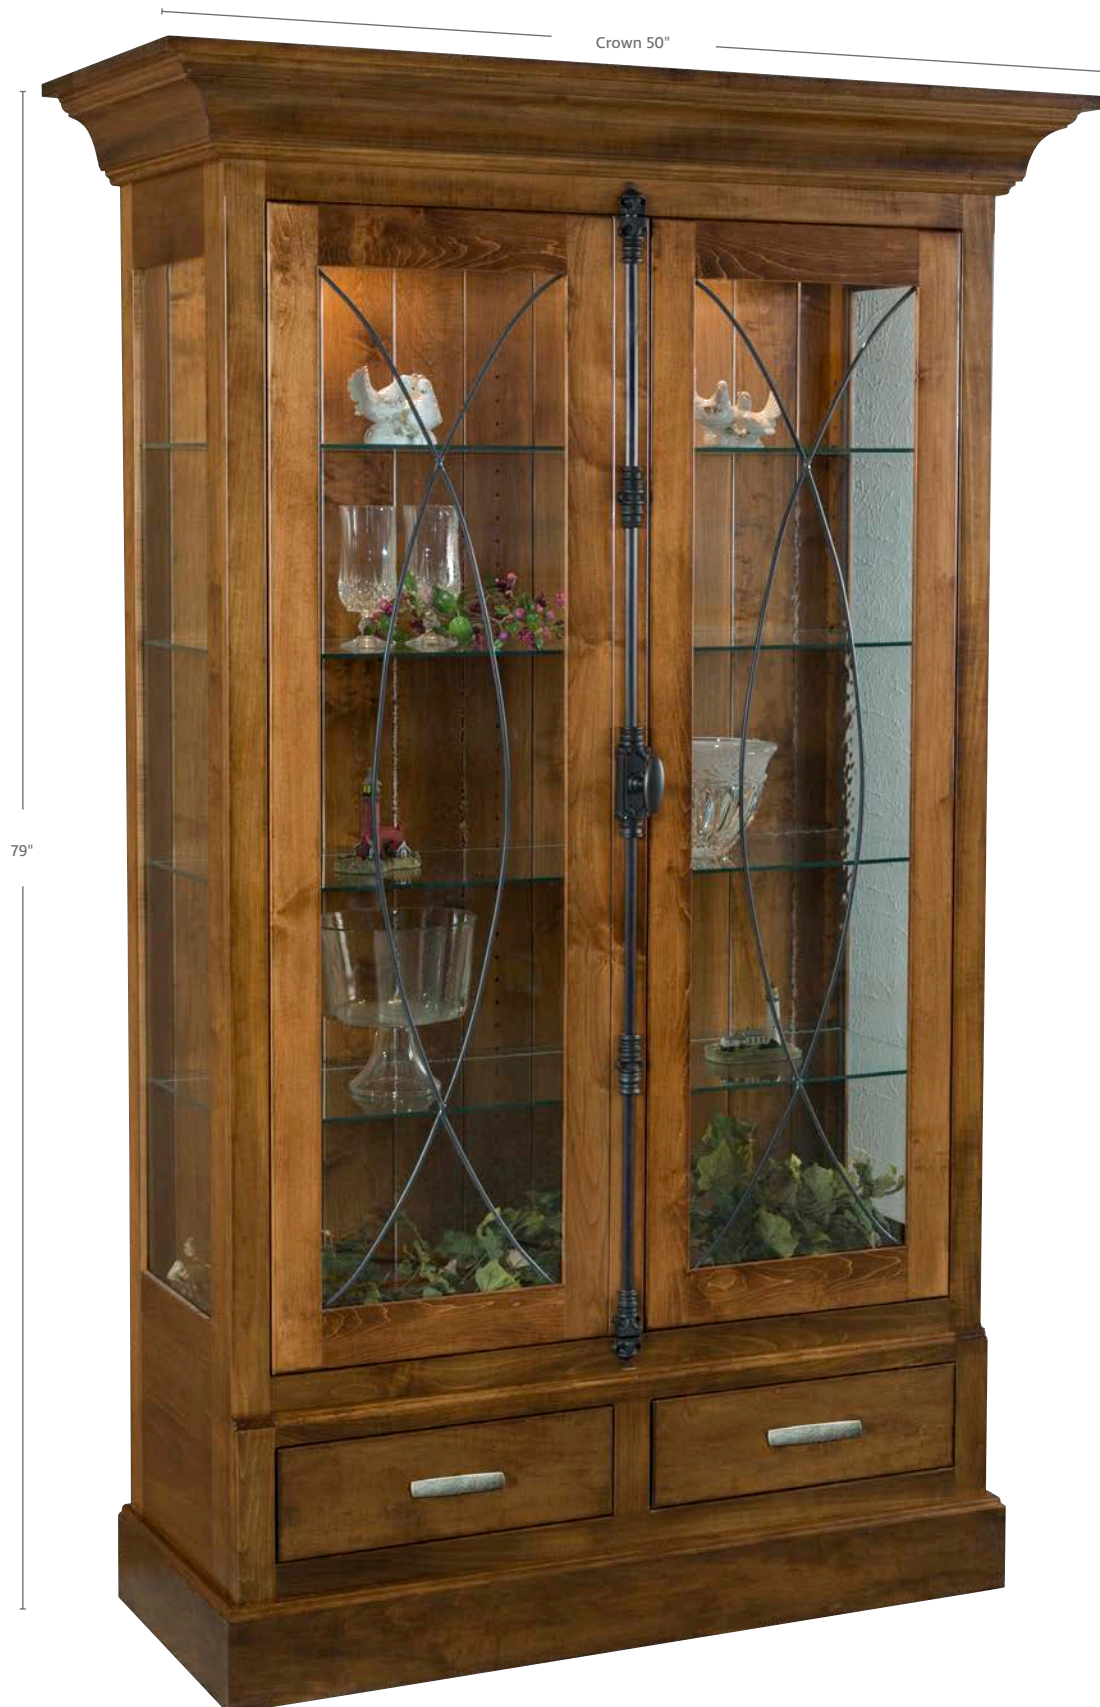

Barstow

CURIO

Item #TL-190

Standard Features

- Flush doors with light guard
- Leaded glass doors
- Bevel glass sides
- Full extension soft-close under-mount slides
- LED lighting
- 4 adjustable glass shelves
- Shiplap back
- Working cremone bolt
- European hinges
- Dovetail drawer boxes

Options

- Bevel glass
- Plain wood back
- Full extension side-mount slides
- Custom hardware
- Mirror back
- Extra glass shelf

Shown

- 2-Door: 20"d x 50"w x 79"h
- Hardware
  Cremone Bolt | 4424-WI
- Wood | Stain
  Brown Maple | Nutmeg