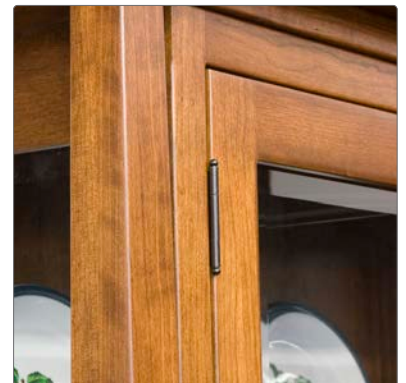

Flat Liner

Hinge Options

Barrel
Hinges

TOWNLINE
furniture LLC

4425 S 00EW | LAGRANGE, IN 46761 | 260.499.4875
FAX. 260.499.4876 | EMAIL: SALES@TOWNLINEFURNITURE.COM