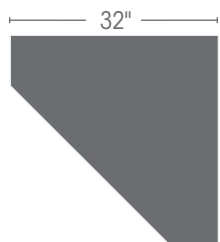

Candice

CORNER HUTCH

Item #TL-197

Standard Features

- Flush doors with light guard
- LED lighting
- Leaded glass doors
- 2 adjustable glass shelves with plate groove
- Full extension soft-close under-mount slides
- Plain wood back
- Fixed shelf in base
- European hinges
- Dovetail drawer boxes

Options

- Shiplap back
- Mirror back
- Extra glass shelf
- Full extension side-mount slides
- Bevel glass doors
- Custom hardware