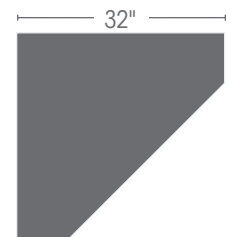

Boulder Creek

CORNER CURIO

Item #TL-123

Standard Features

- Flush doors with light guard
- Antique glass doors with mullions
- Open deck
- LED lighting
- 1" bevel edge on top
- 1 adjustable glass shelf with plate groove in top
- Full extension soft-close under-mount slides
- Ebony inlay
- Plain wood back
- European hinges
- Dovetail drawer boxes

Options

- Closed deck
- Extra glass shelf
- No inlays
- Custom hardware
- Full extension side-mount slides
- Shiplap back
- Mirror back

Shown

- 2-Door: 32" Wall Space with 79 1/2"h
- Hardware
  PA1217-MB
- Wood | Stain
  QSWO | Hoosier Special