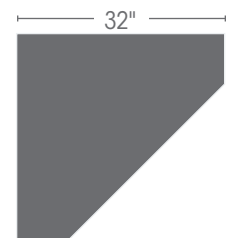

Brookline

CORNER HUTCH

Item #TL-168

Standard Features

- Flush doors with light guard
- Plain glass doors
- Open deck
- LED lighting
- 1 adjustable glass shelves with plate groove in top
- Fixed shelf in base
- Plain wood back
- European hinges

Options

1. Solid shiplap back
   - Mirror back
   - Closed deck
   - Extra glass shelf
   - Adjustable shelf in base
   - Bevel glass
   - Custom hardware
2. Also Available
   2-Door: 28" Wall Space with 80"h

Shown

- 2-Door: 32" Wall Space with 80"h
2. Hardware
     KR15
   - Wood
     Body: Cherry
     Tops: Hard Maple
   - Stain
     Body: Washington Cherry
     Tops: Natural