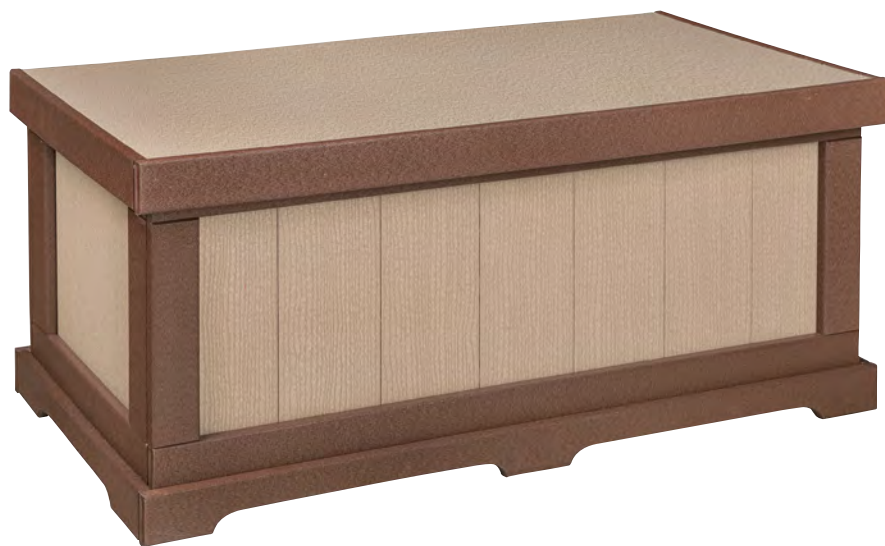

Insulated Cooler Standard

Available with and without
Cabinet Doors and Cooler

Shown without Doors or Cooler

GBS

4' Garden Bench with Storage

47" w x 22" d x 36" h

Color: Dark Gray & Cherrywood

DSC