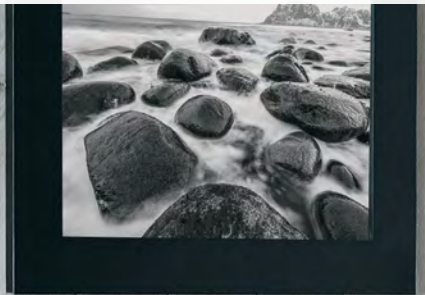

B.a.r.n.l.o.f.t

SEE PAGE 88 FOR DETAILS

TRESTLE

Shown in: (Top) Natural / Barnwood
(Base) FC 42000 Almond, Low Sheen /
Rustic Oak / 42x72